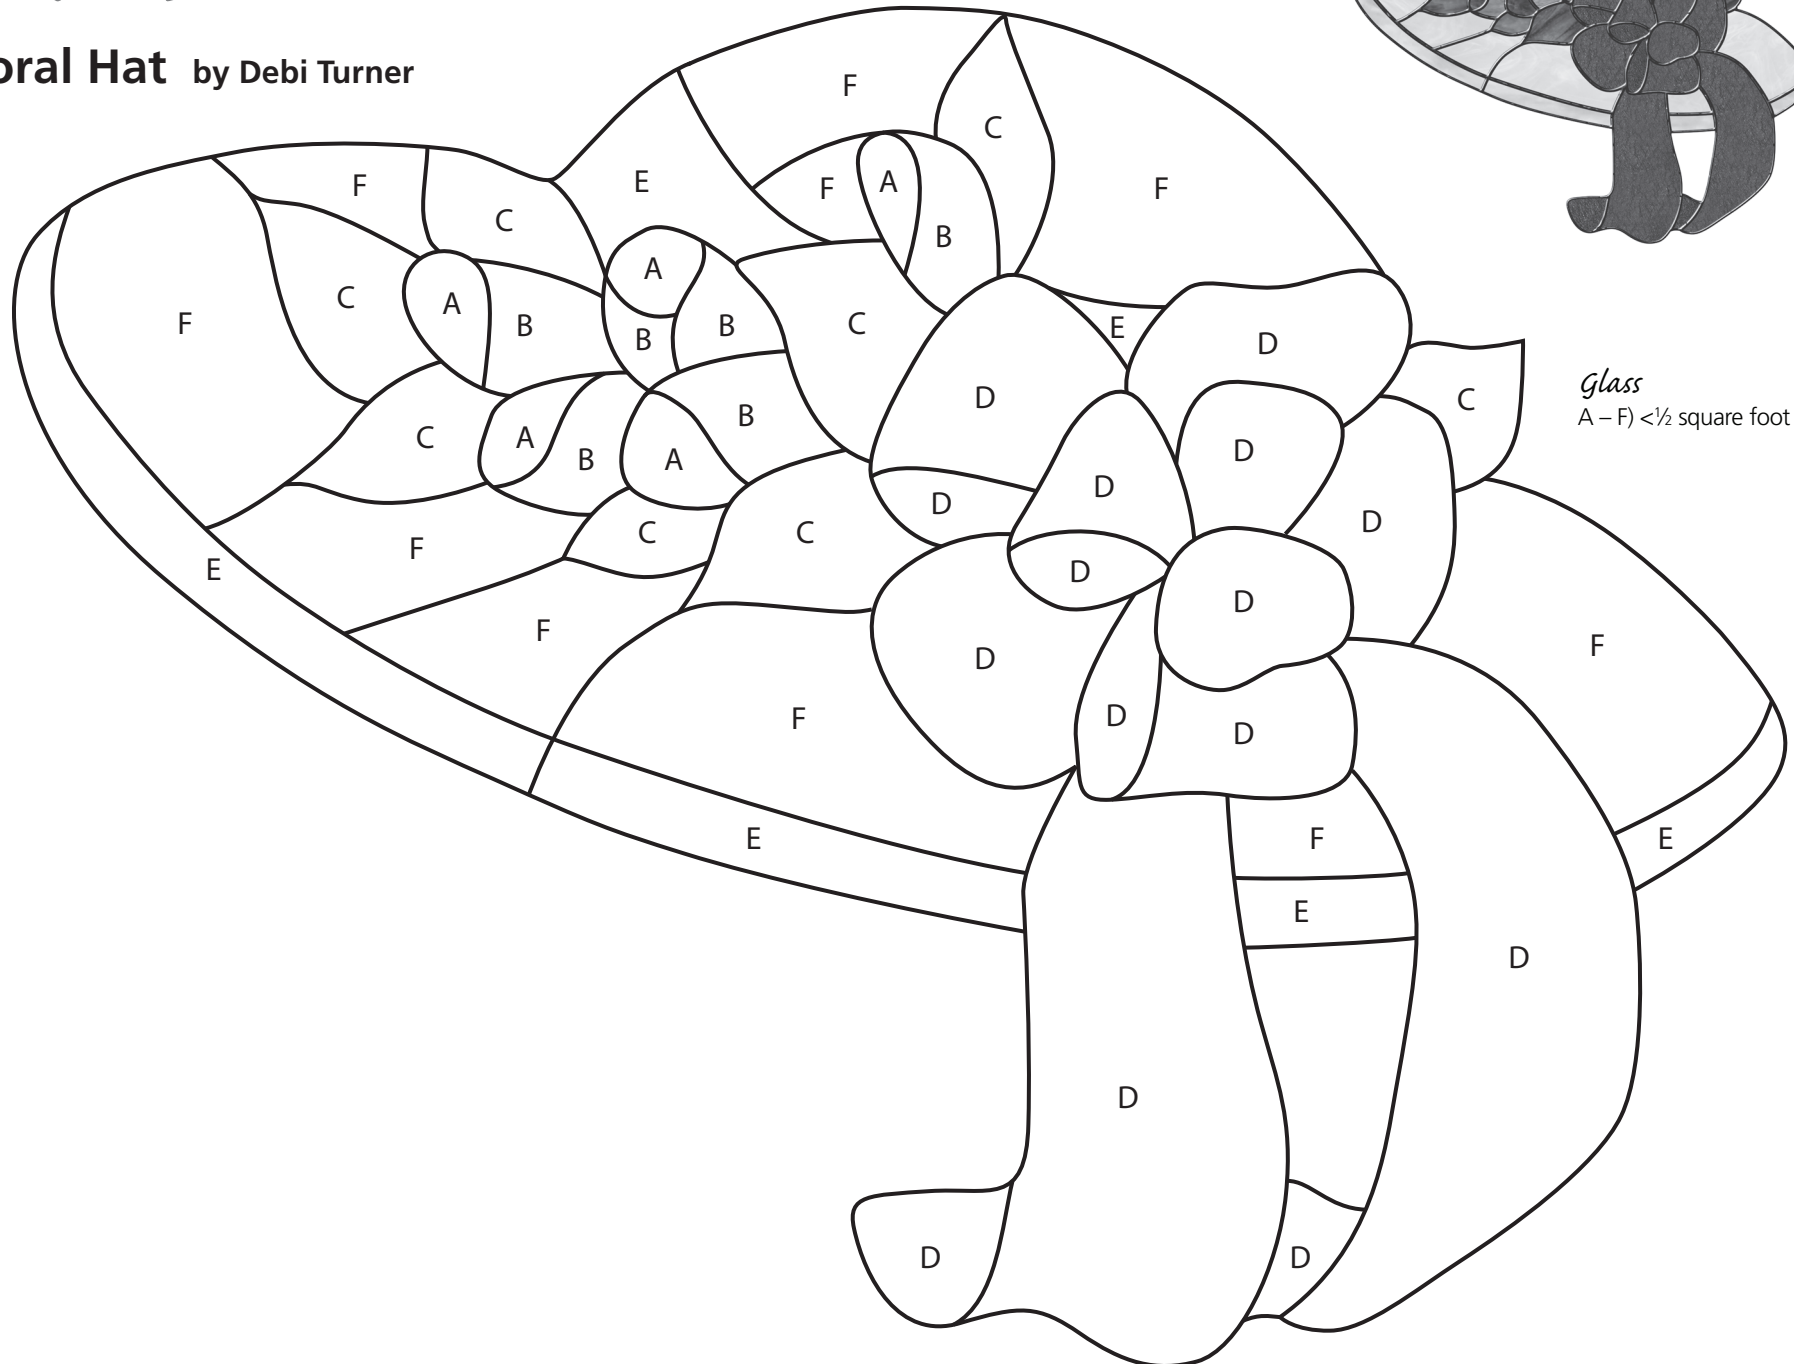

Stained Glass News

project pattern #99

Floral Hat by Debi Turner

glass
A-F < 1/2 square foot each