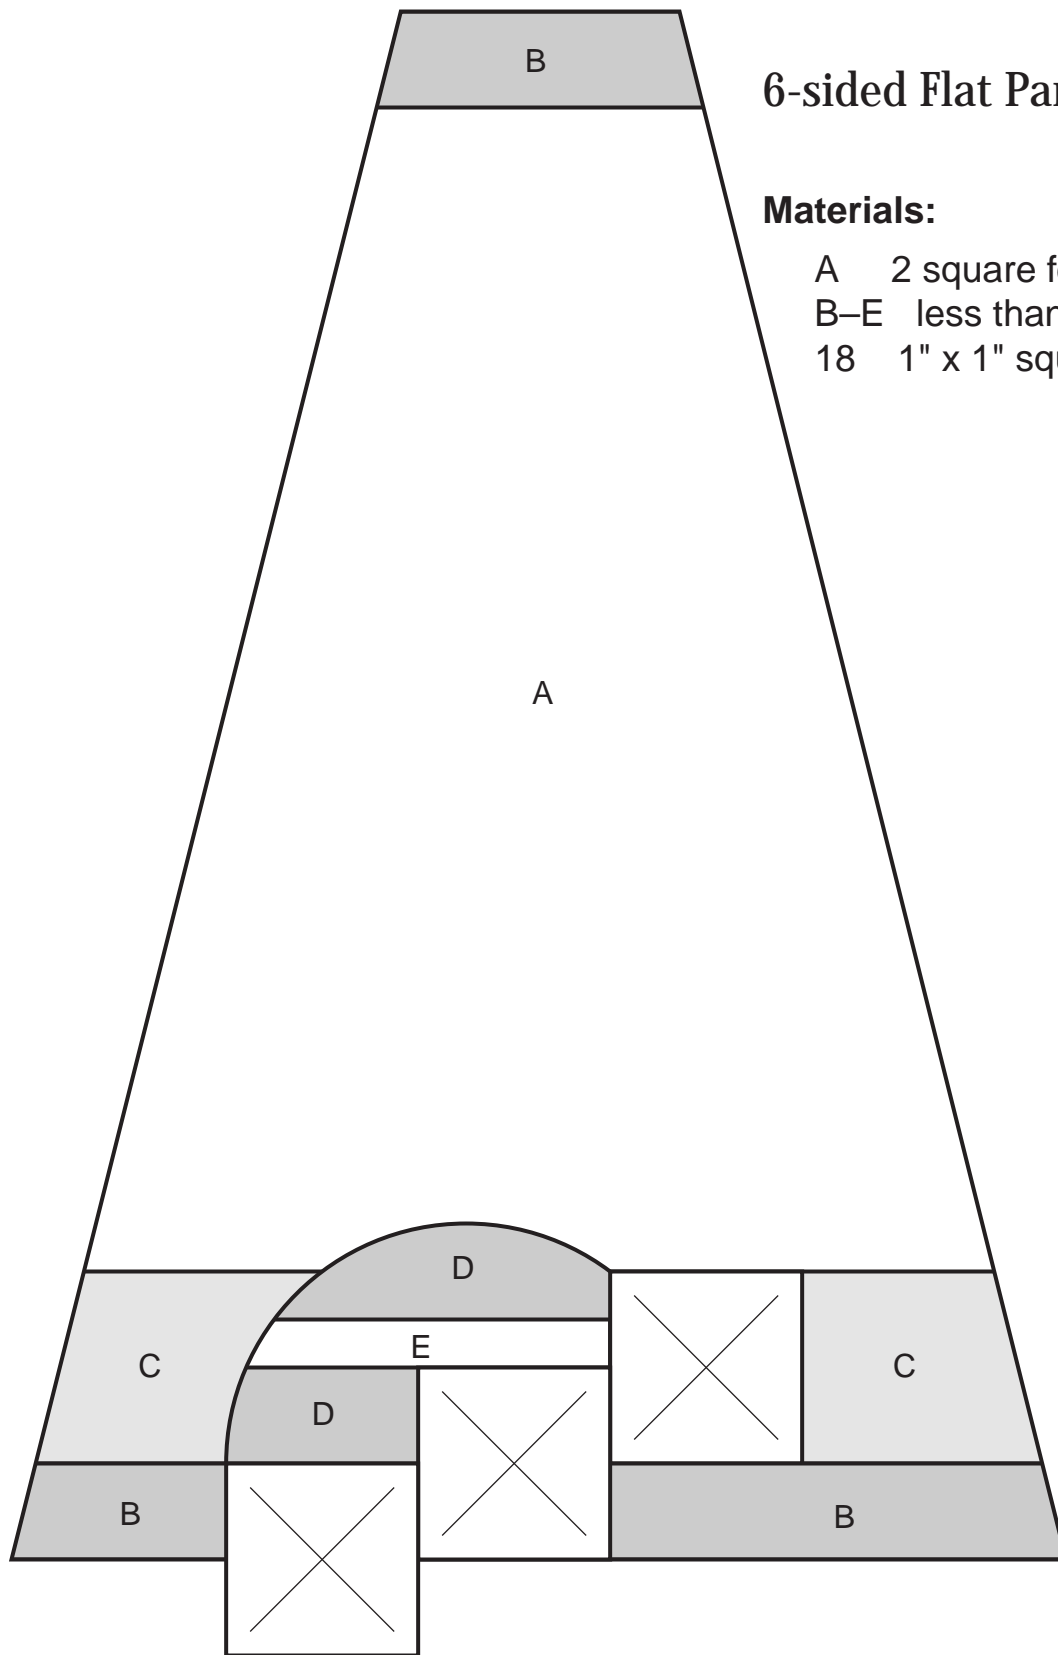

Stained Glass News

Project Patterns Issue #17

6-sided Flat Panel Lamp

Materials:

- A 2 square feet
- B-E less than 1 square foot of each
- 18 1" x 1" square bevels