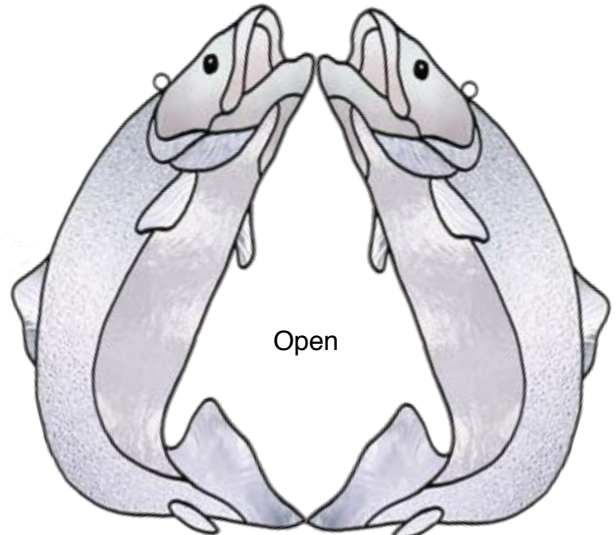

Note: Eyes are painted, fins showing dotted lines are overlays.

**Trout**  
Debbie Christ,  
from the book  
"Wildlife of the North"

Artist suggests building "the Circle of Life" version.

**Spectrum Colors**