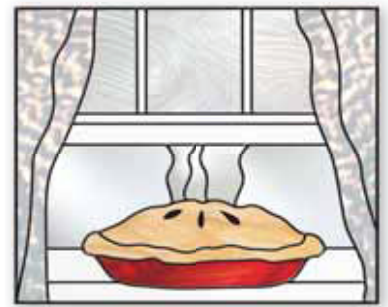

**Spectrum
Glass**

Farmhouse Window

Sara Peterson

Spectrum Glass Suggestions

- | | |
|----------------|-----------------|
| A. 100Barnwood | Clear Barnwood |
| B. 209FL | Firelight White |
| C. 100SFS | Clear |
| D. 200S | White Opal |
| E. 100SN | Clear Satin |
| F. 315-1S | Light Amber |
| G. 357-1S | Cherry Red |