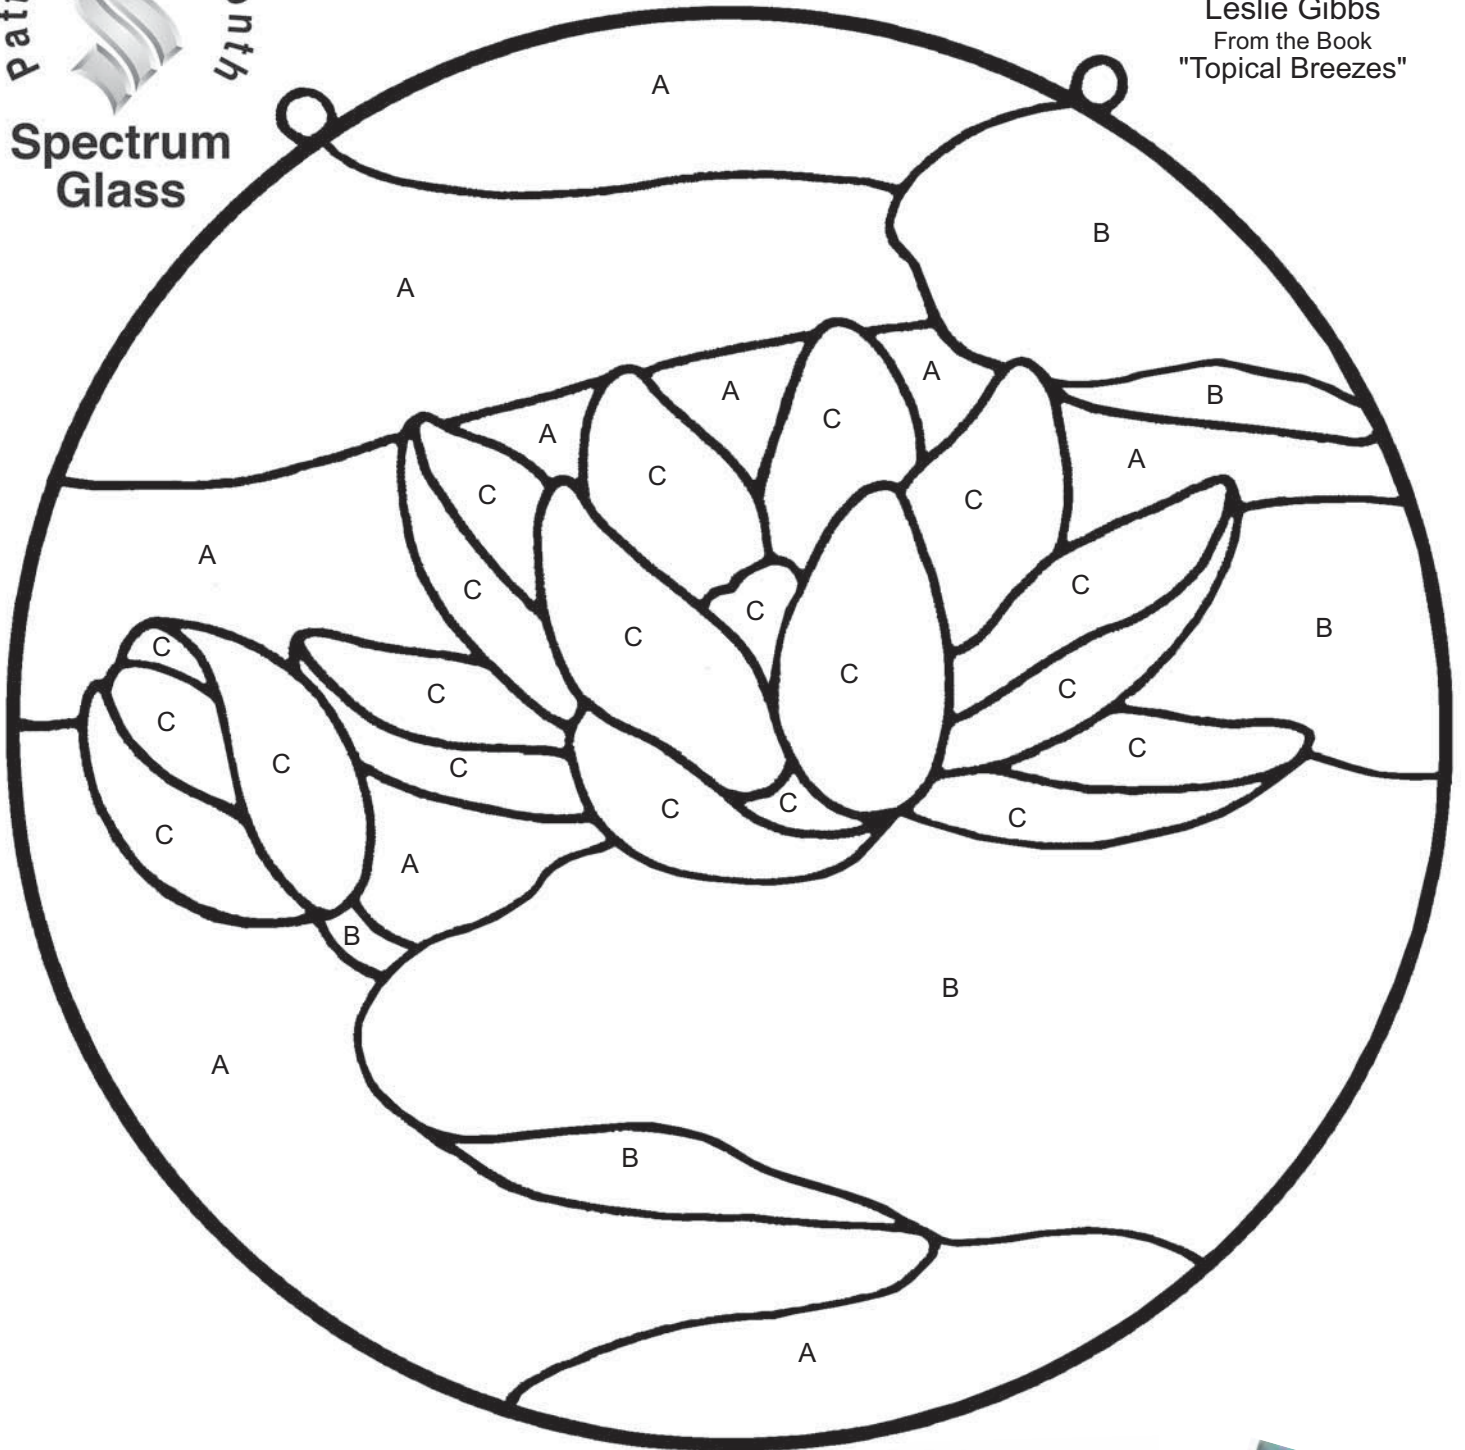

Waterlily Circle

Leslie Gibbs
From the Book
"Tropical Breezes"

Spectrum Glass Suggestions

- A. 423-1W Pale Green/ Aqua Waterglass®
- B. OA/325-52SF SourApple OpalArt™
- C. 609-8S Clear/ Pink/ White, wispy