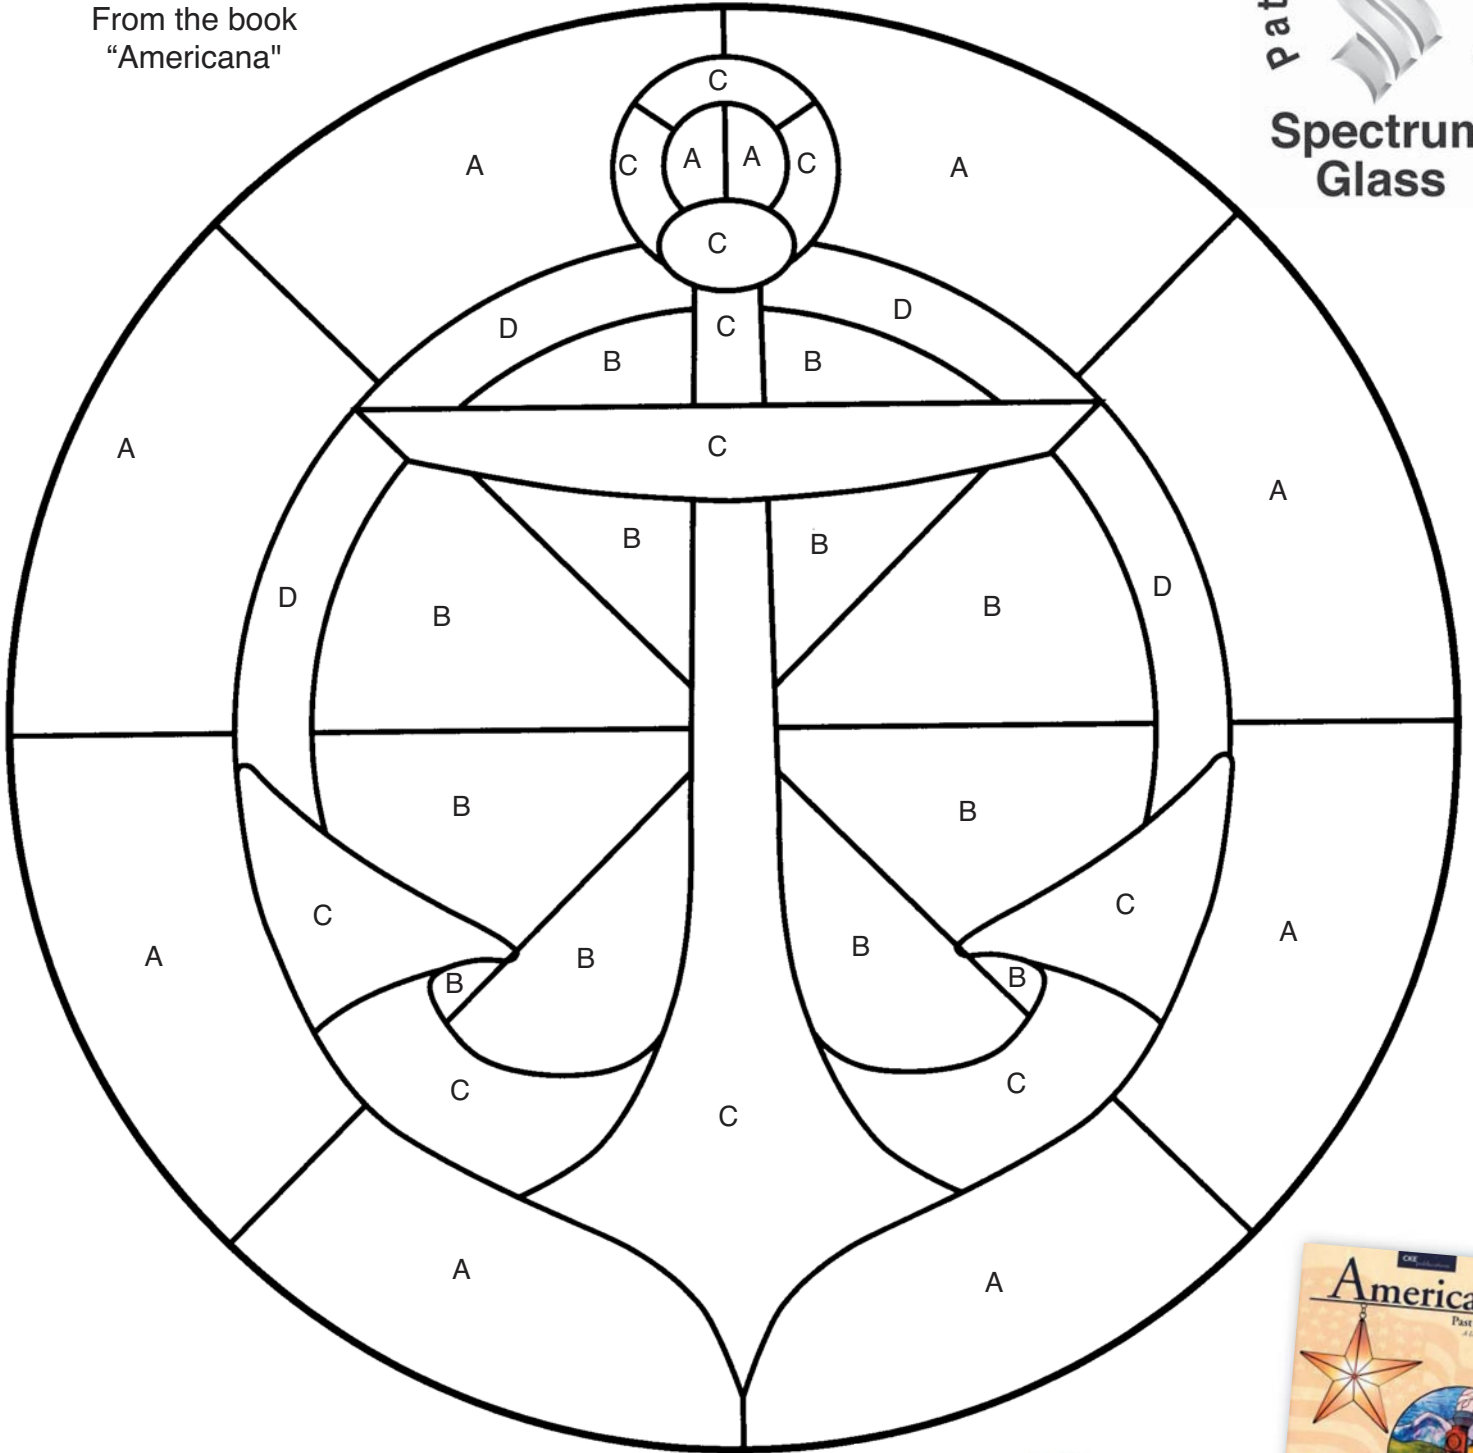

Anchor Emblem

Suzan Vrba-Stacy
From the book
"Americana"

Spectrum Glass Color Suggestions

- A. 110.2RR Pale Amber Rough Rolled
- B. 100SNSeedy Clear Satin Seedy
- C. 134RR Medium Blue Rough Rolled
- D. 152G Ruby Red Granite