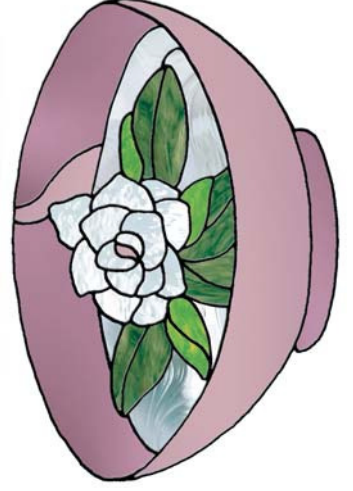

### Floating Gardenia

Leslie Gibbs,  
from the book  
"Tropical Breezes"

#### Spectrum Glass Color Suggestions

- A. 240-74SF Lilac Opal
- B. 240-72S Mauve
- C. BR/Clear Clear Baroque™
- D. 6022-82CC Congo
- E. 826-71S Lime Green
- F. 200-91W White Waterglass®