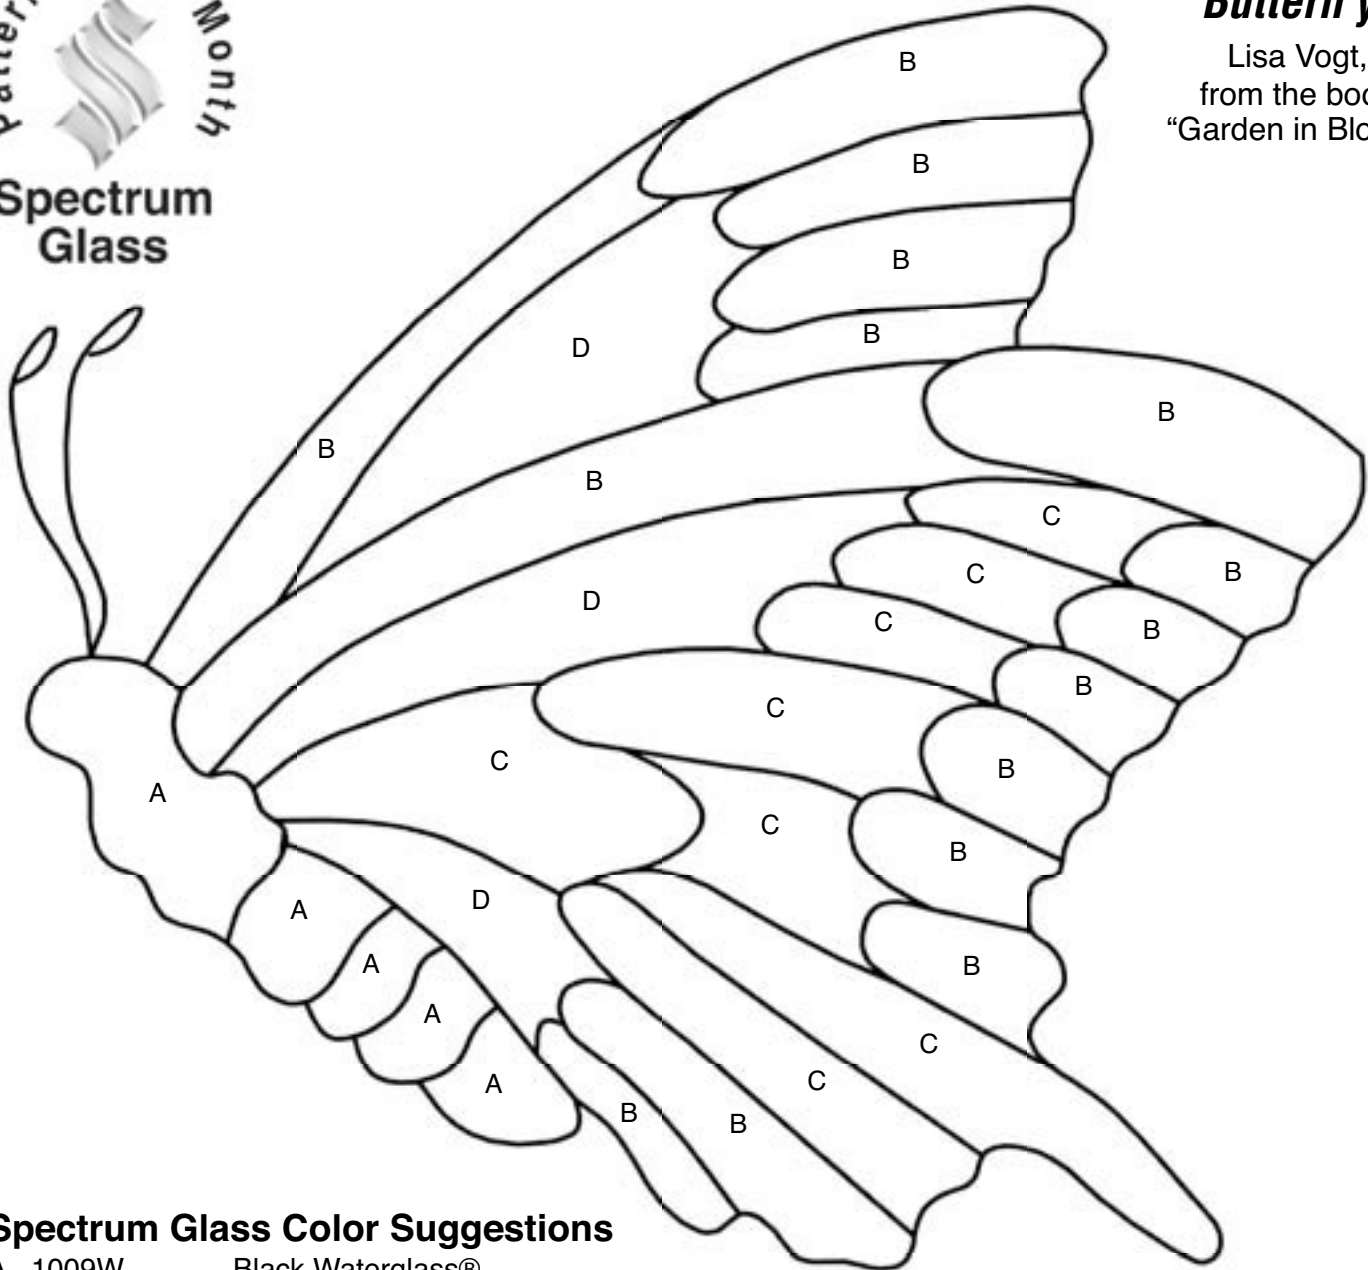

Spectrum Glass

Butterfly

Lisa Vogt,
from the book
"Garden in Bloom"

Spectrum Glass Color Suggestions

- A. 1009W Black Waterglass®
- B. 534-2W V violet Waterglass
- C. 142W Light Purple Waterglass
- D. 140.8W Pale Purple Waterglass

THE SCORE

Brought to you by: