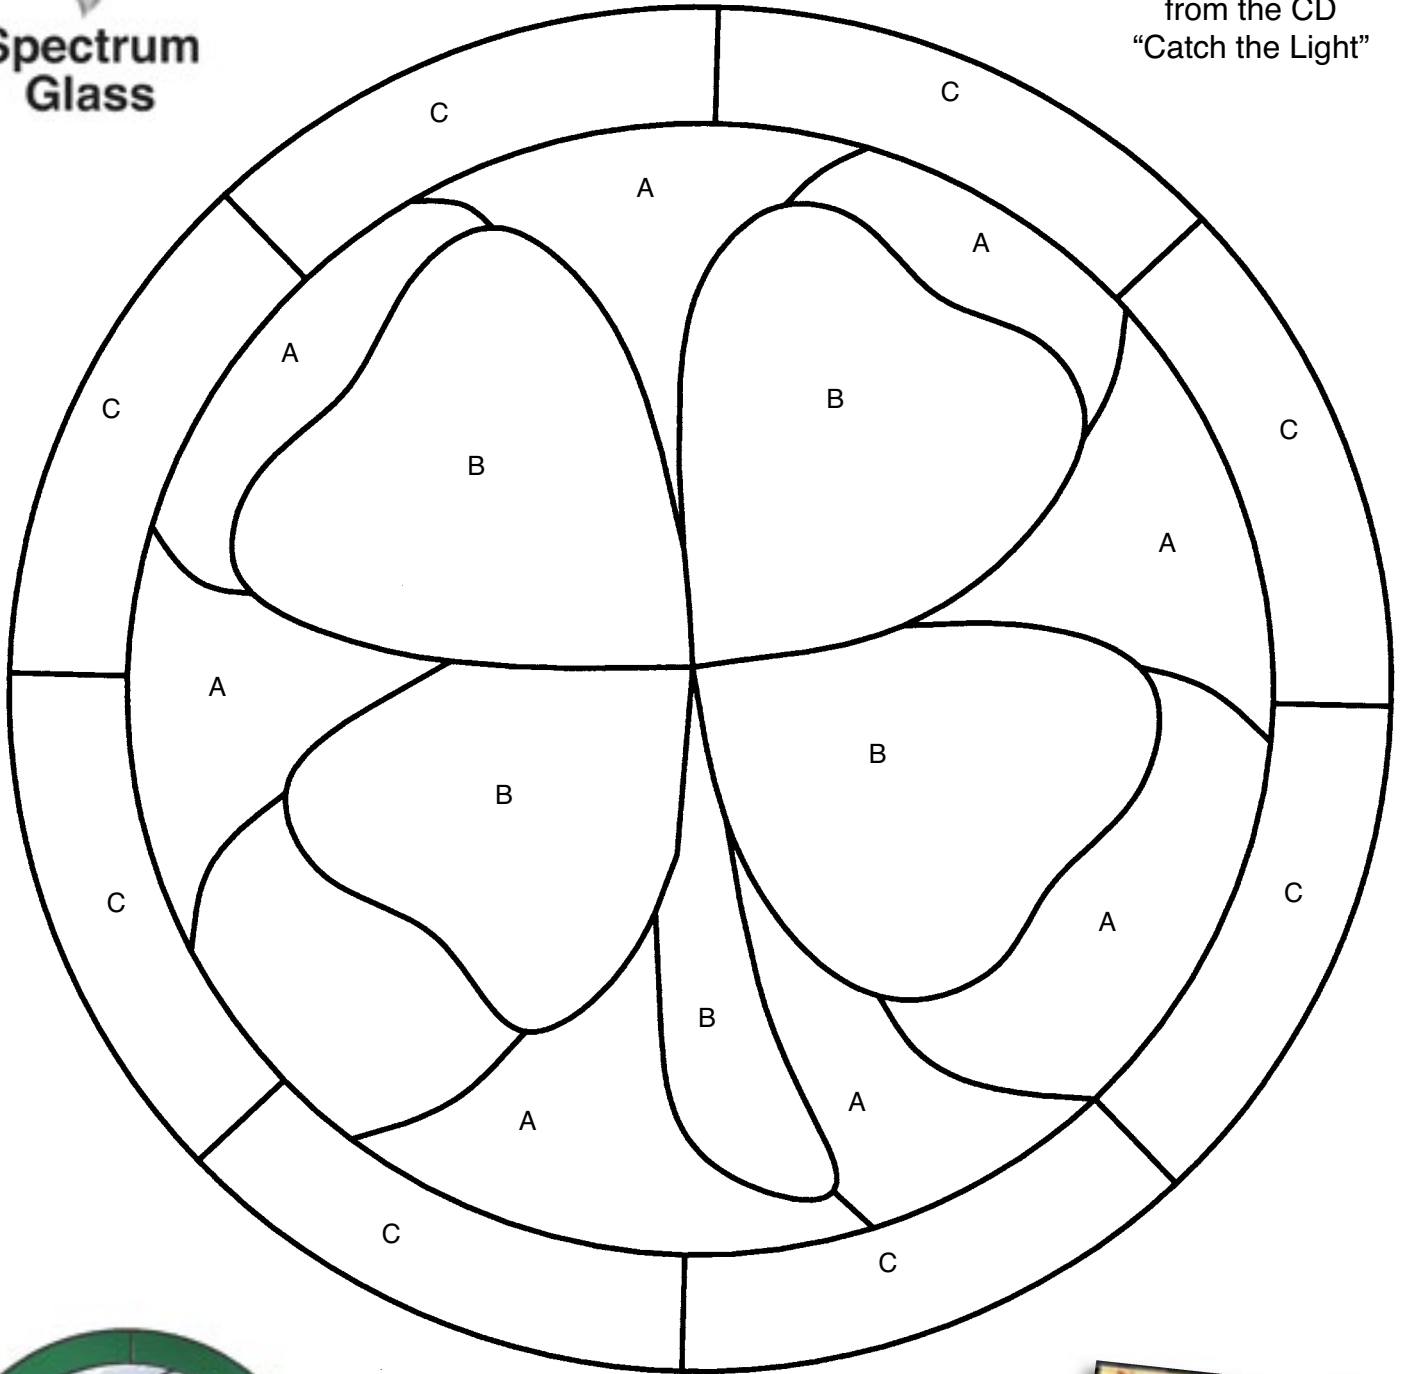

Lucky Shamrock

Paned Expressions,
from the CD
"Catch the Light"

Spectrum Glass Color Suggestions

- | | |
|-------------|------------------------------|
| A. BR/Clear | Clear Baroque™ |
| B. 422-1W | Olive/ Sea Green Waterglass® |
| C. 220-76 | Dark Green Opaque |