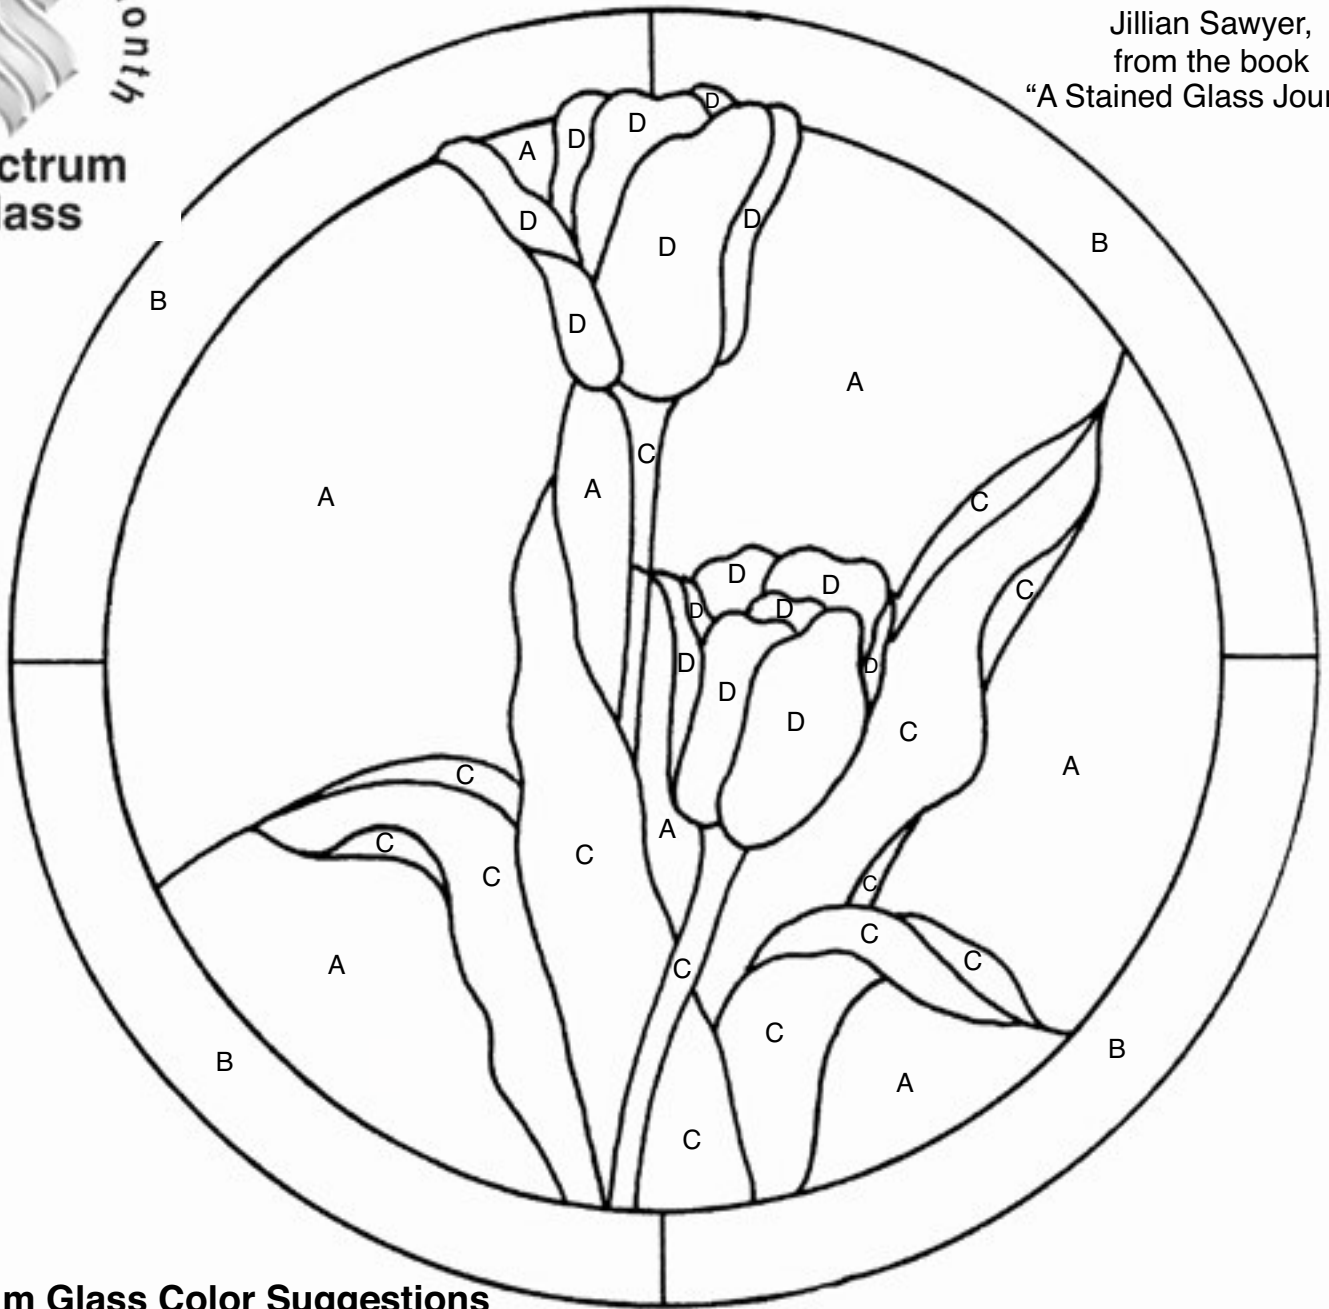

Elegant Tulips

Jillian Sawyer,
from the book
"A Stained Glass Journey"

Spectrum Glass Color Suggestions

- | | |
|---------------|------------------------|
| A. BR/Clear | Clear Baroque™ |
| B. 100SNseedy | Clear Satin Seedy |
| C. 528-1W | Sea Green Waterglass® |
| D. 190-1W | Quartz Pink Waterglass |

THE
SCORE

Brought to you by: