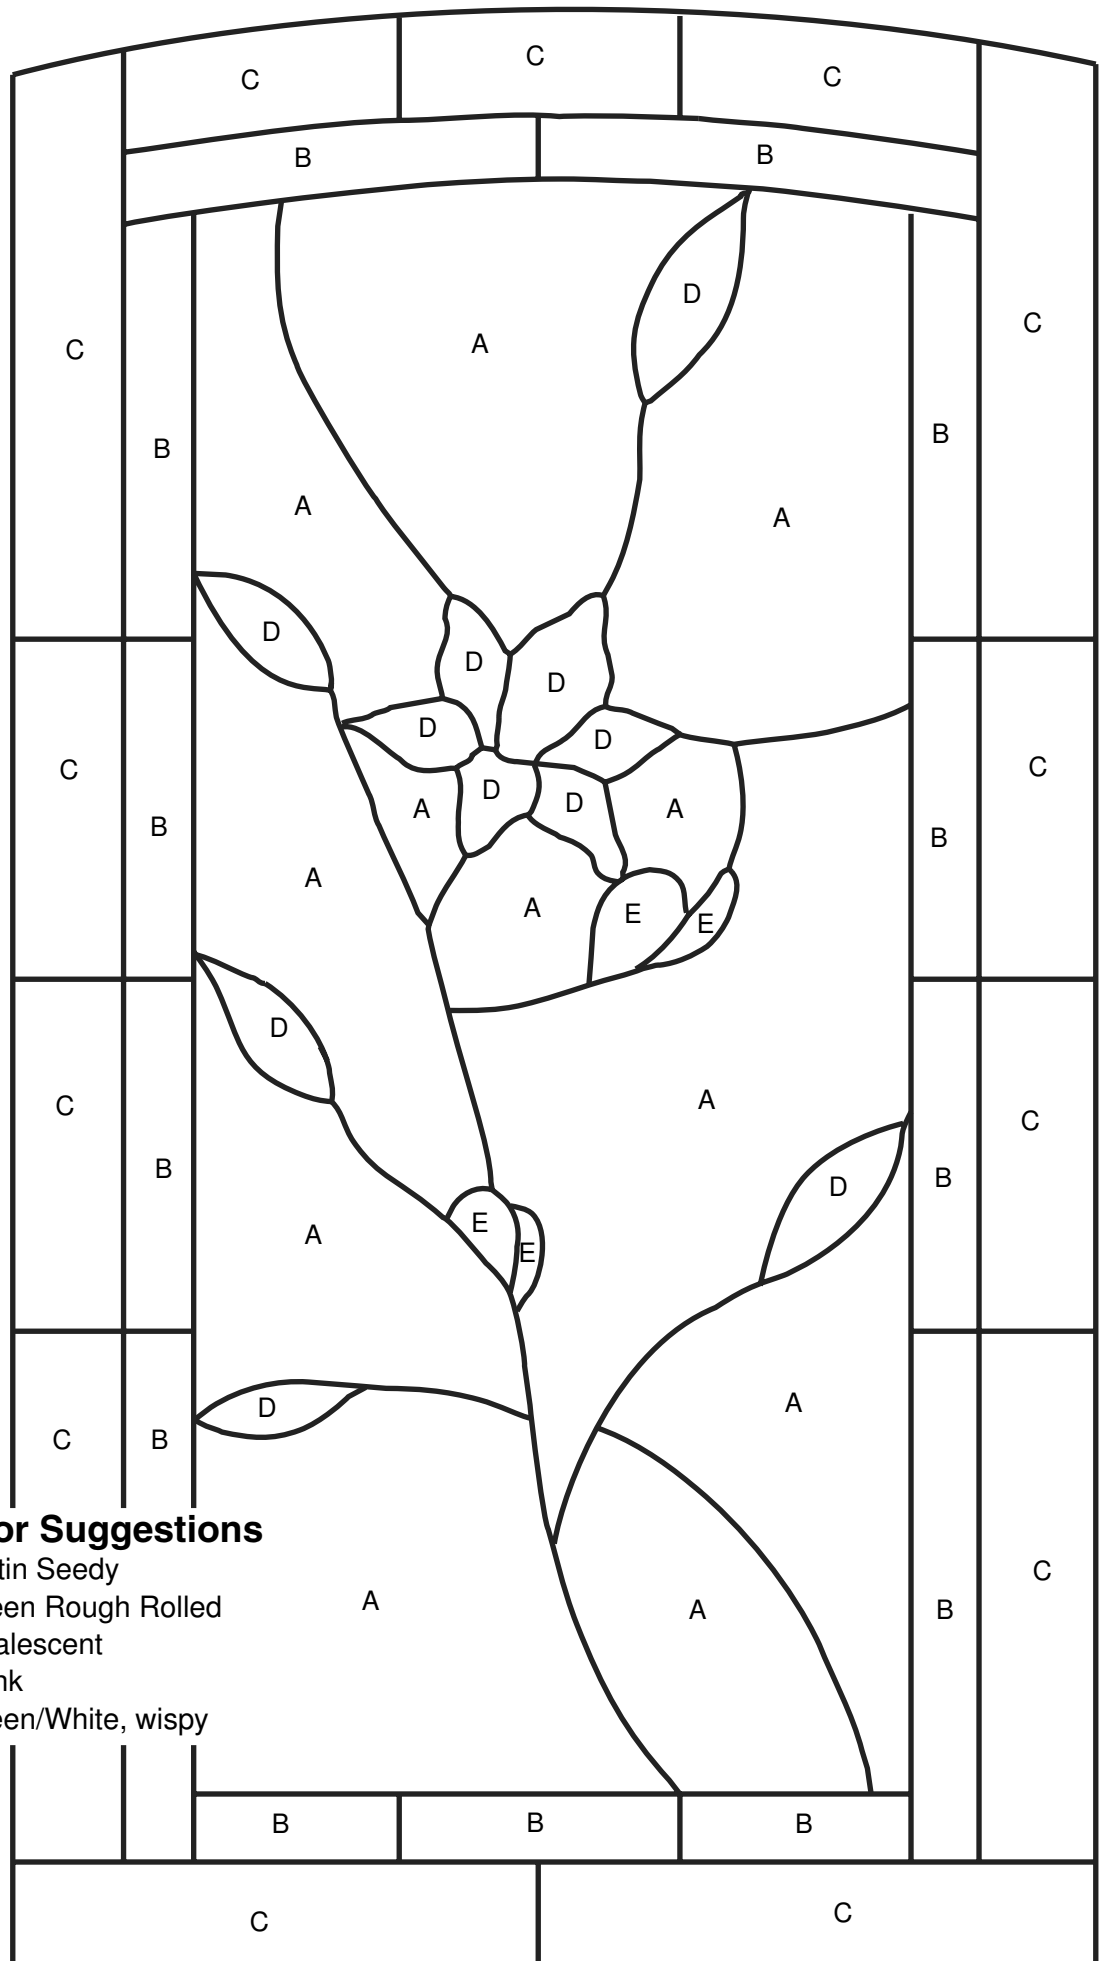

**Spectrum Glass**

**Floral Branch**

Denny Berkery,  
from the book  
"300 Stained Glass  
Cabinet Door Designs"

**Spectrum Glass Color Suggestions**

- A. 100SNseedy Clear Satin Seedy
- B. 121RR Light Green Rough Rolled
- C. 201-61 Ivory Opalescent
- D. 395-1s White/Pink
- E. 329-2 Light Green/White, wispy