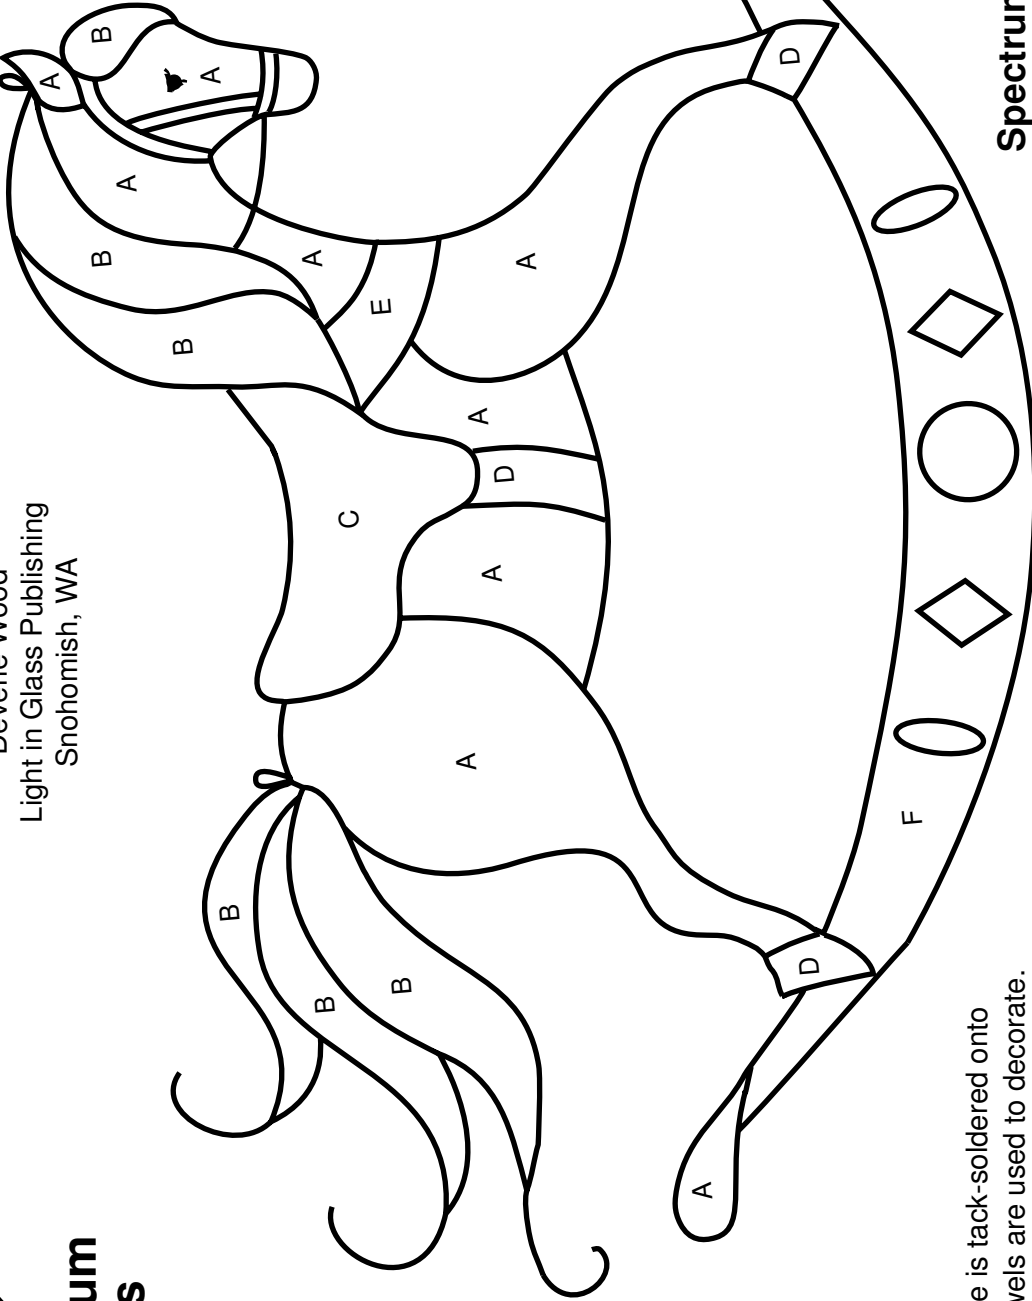

**Spectrum  
Glass**

### “ROCKING HORSE ORNAMENT”

Deverie Wood  
Light in Glass Publishing  
Snohomish, WA

**Pattern of the Month  
December**

Note: Bridle is created with copper foil, reins are copper wire.

Note: Horse is tack-soldered onto rocker. Jewels are used to decorate.

### Spectrum Glass Color Suggestions

- A. SC/100W QuickSilver
- B. SC/100K SilverKrinkle
- C. SC/528-1W TreeFoil
- D. SC/180.8W Gun Metal
- E. SC/140.8W AuroraRose
- F. SC/130.8W BlueMoon