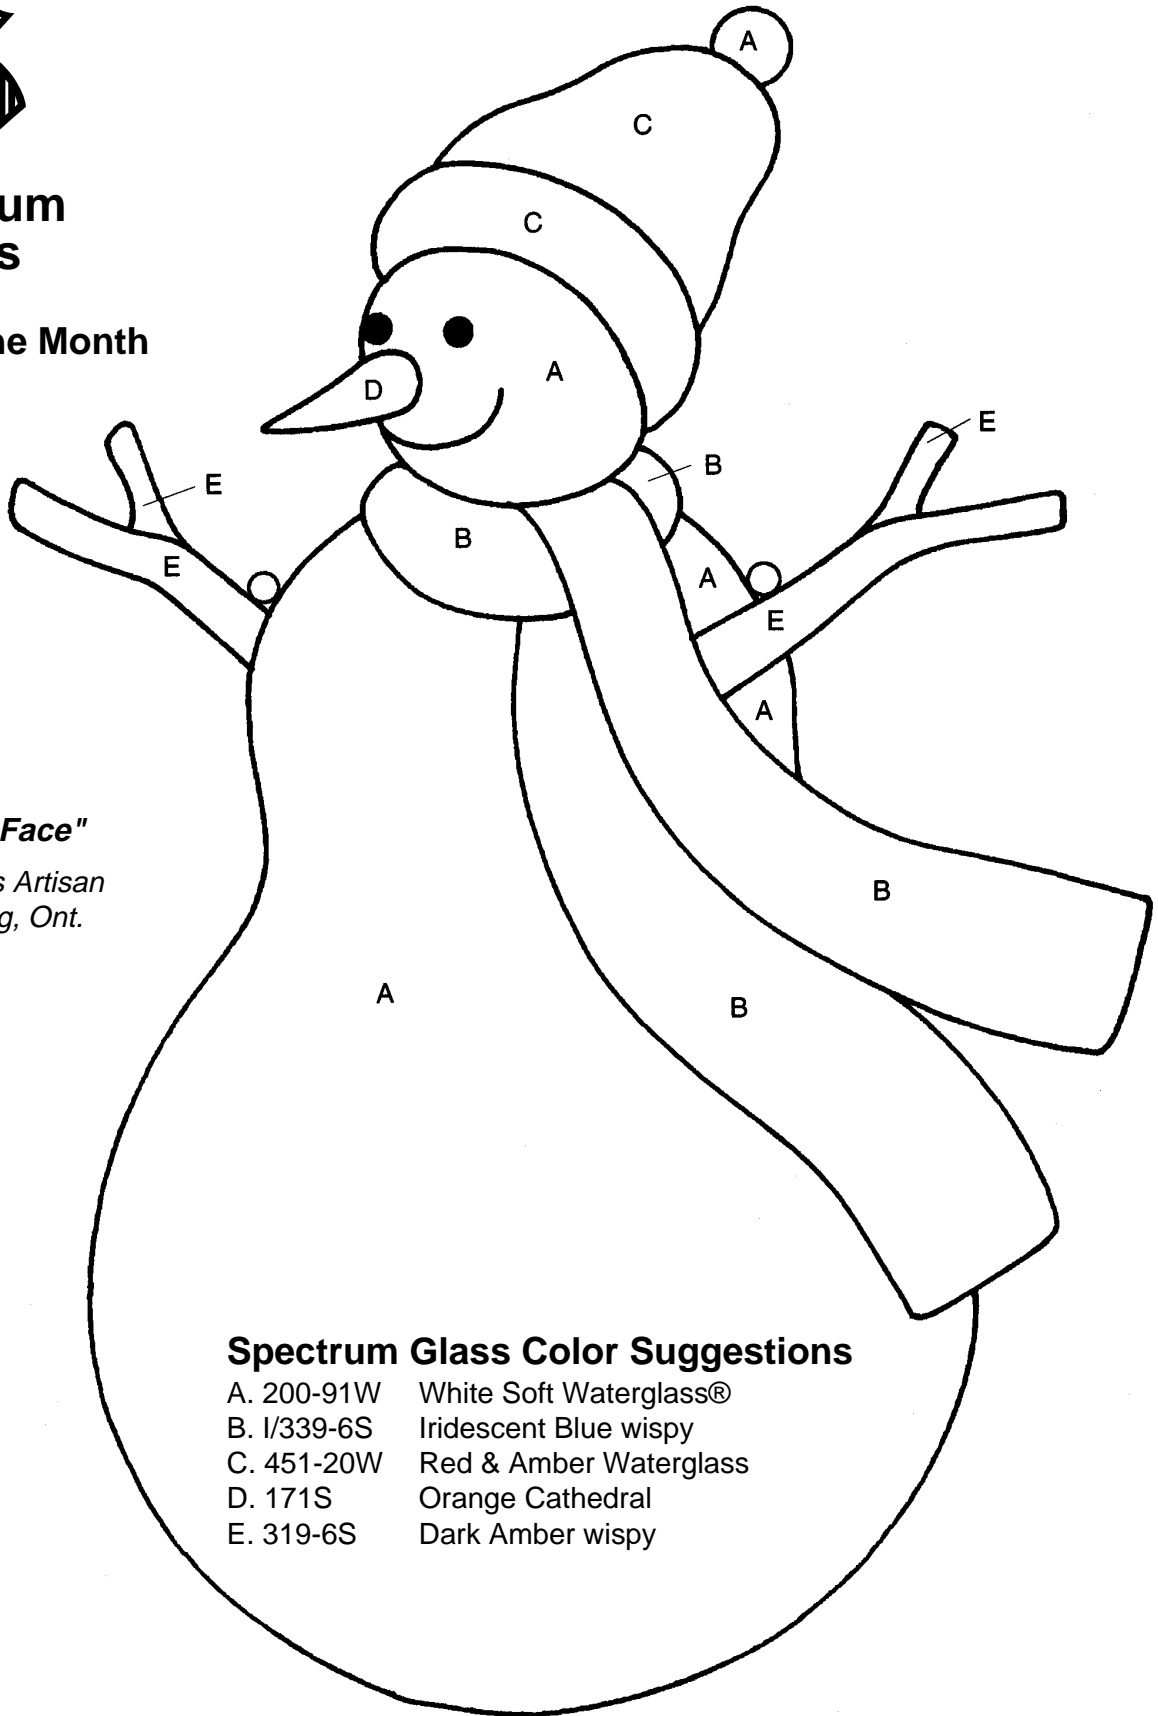

**Spectrum
Glass**

Pattern of the Month

"Carrot Face"

*The Glass Artisan
Pickering, Ont.*

Spectrum Glass Color Suggestions

- | | |
|-------------|------------------------|
| A. 200-91W | White Soft Waterglass® |
| B. 1/339-6S | Iridescent Blue wispy |
| C. 451-20W | Red & Amber Waterglass |
| D. 171S | Orange Cathedral |
| E. 319-6S | Dark Amber wispy |