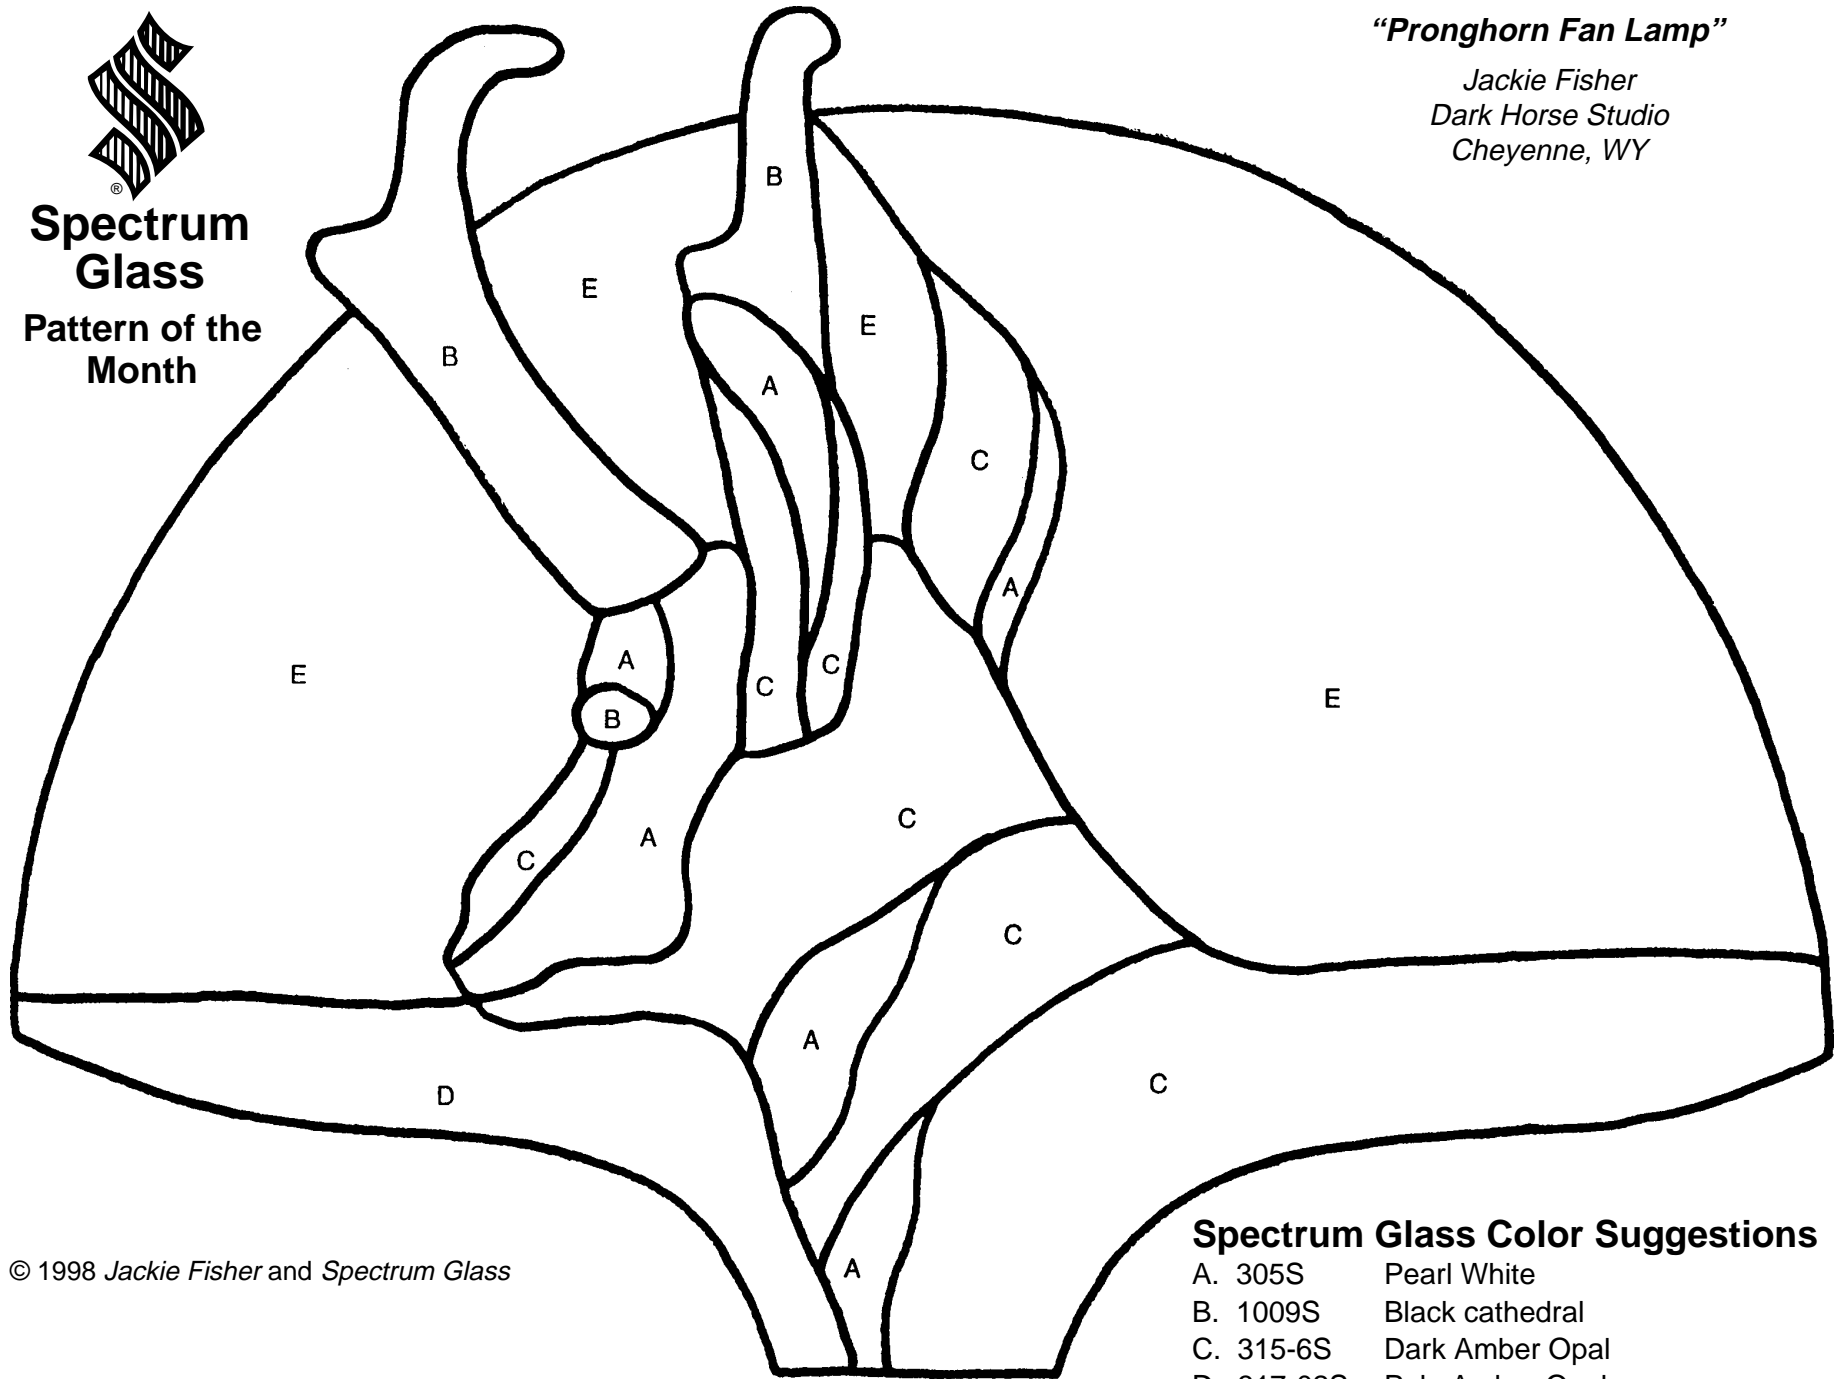

**Spectrum
Glass**

**Pattern of the
Month**

"Pronghorn Fan Lamp"

*Jackie Fisher
Dark Horse Studio
Cheyenne, WY*

Spectrum Glass Color Suggestions

- | | |
|------------|-----------------|
| A. 305S | Pearl White |
| B. 1009S | Black cathedral |
| C. 315-6S | Dark Amber Opal |
| D. 317-02S | Pale Amber Opal |
| E. 833-51S | Sky Blue Opal |