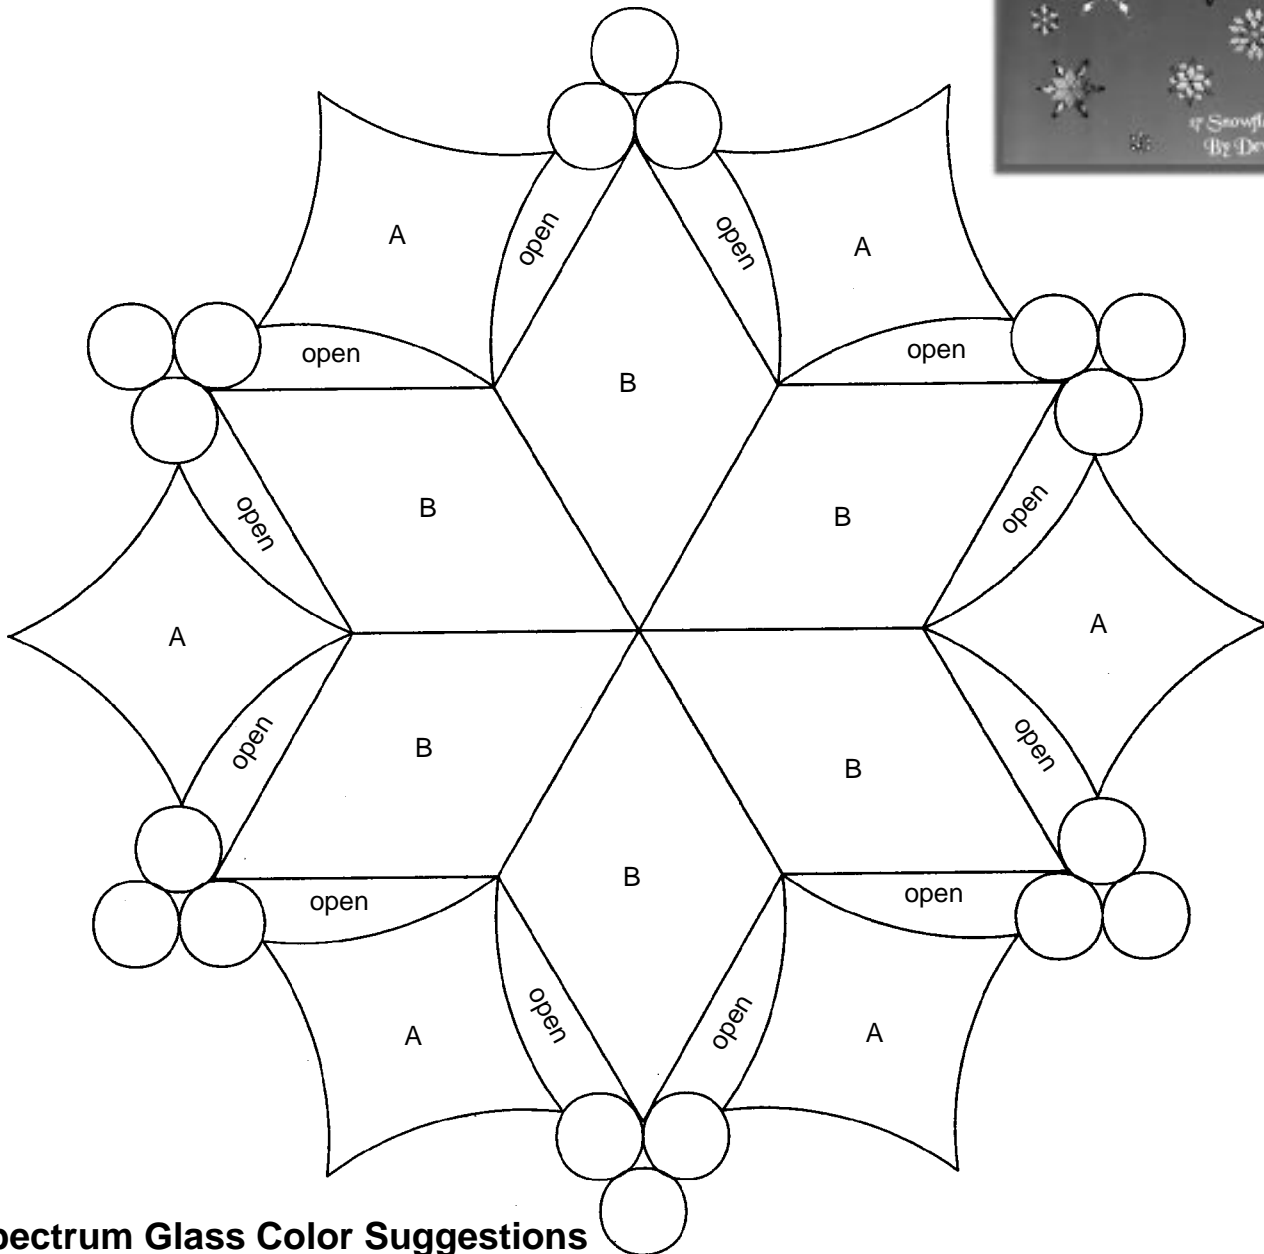

**Spectrum
Glass**

Pattern of the Month

“SNOWFLAKE”

From the new book
“The Magic of Snowflakes”
by Deverie Wood

Spectrum Glass Color Suggestions

- A. BR/308 White on Clear Baroque™
- B. I/100GG Iridescent Clear Ice Crystal

*Plan carefully to maintain continuity of swirls between Baroque pieces.
Outer circles are glass globs -- any color you choose.*

© 1997 Deverie Wood and Spectrum Glass

Dealer: Copyright arrangements permit unlimited duplication of patterns for distribution to your customers and students.