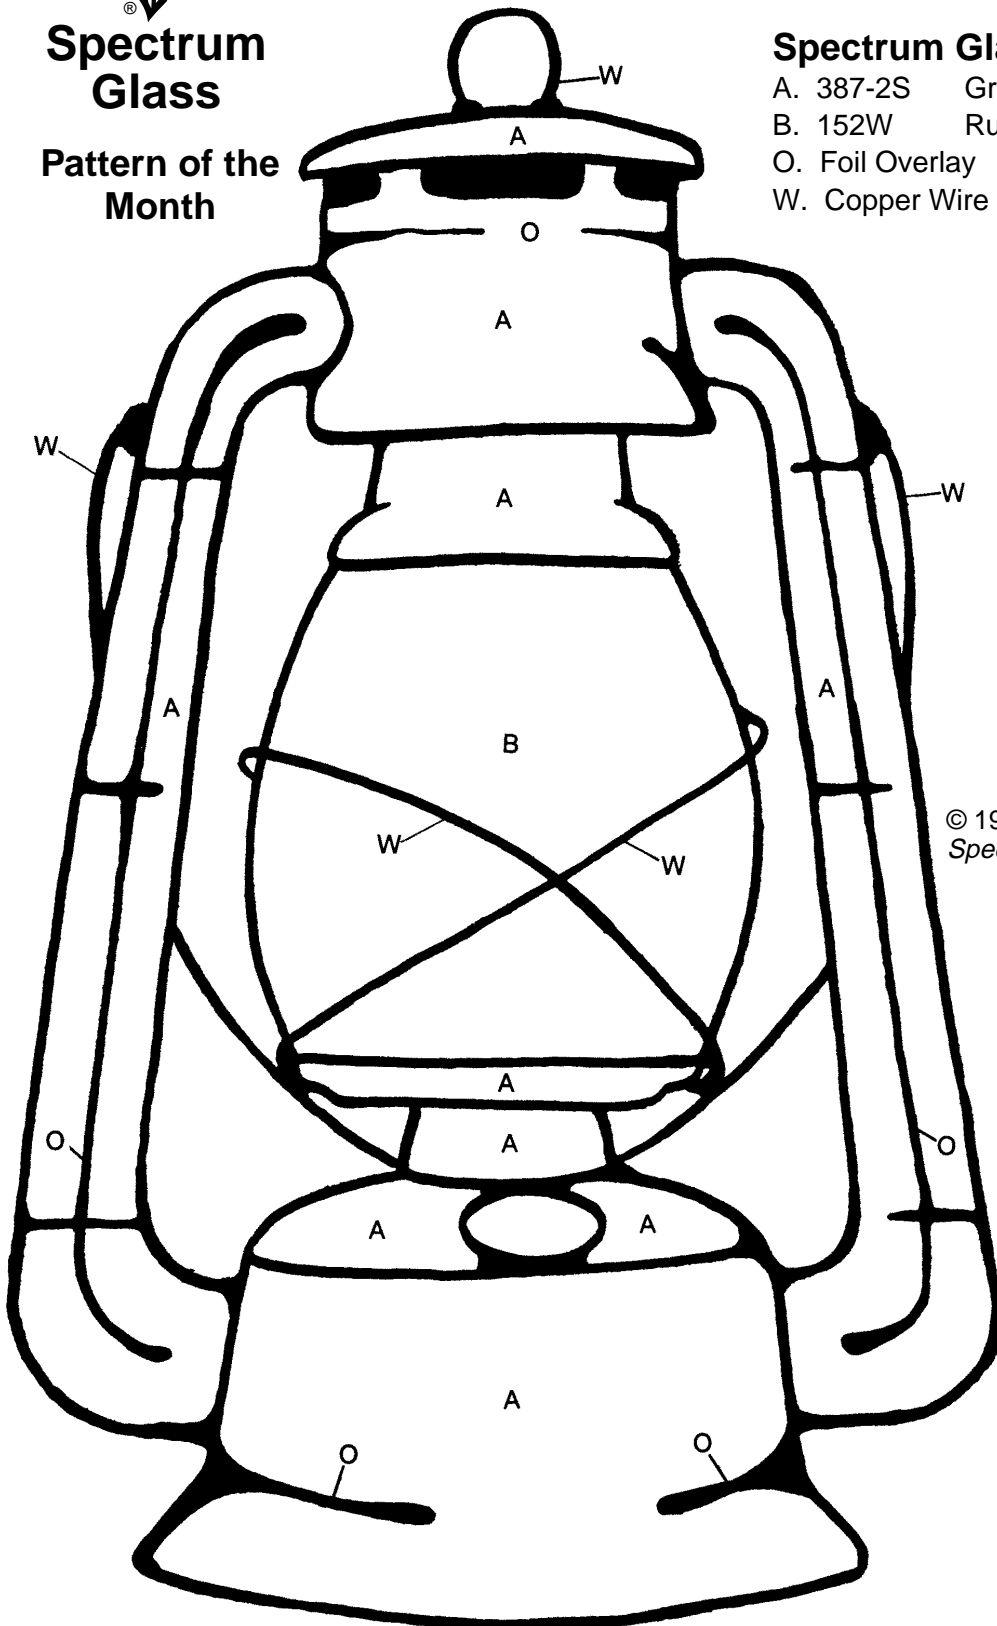

**Spectrum
Glass**

**Pattern of the
Month**

"Old Time Railroad Lantern

*from Glass Patterns Quaterly Magazine
P.O. Box 131, Westport, Kentucky, 40077*

Spectrum Glass Color Suggestions

- A. 387-2S Gray & White, Translucent
- B. 152W Ruby Red Waterglass®
- O. Foil Overlay
- W. Copper Wire