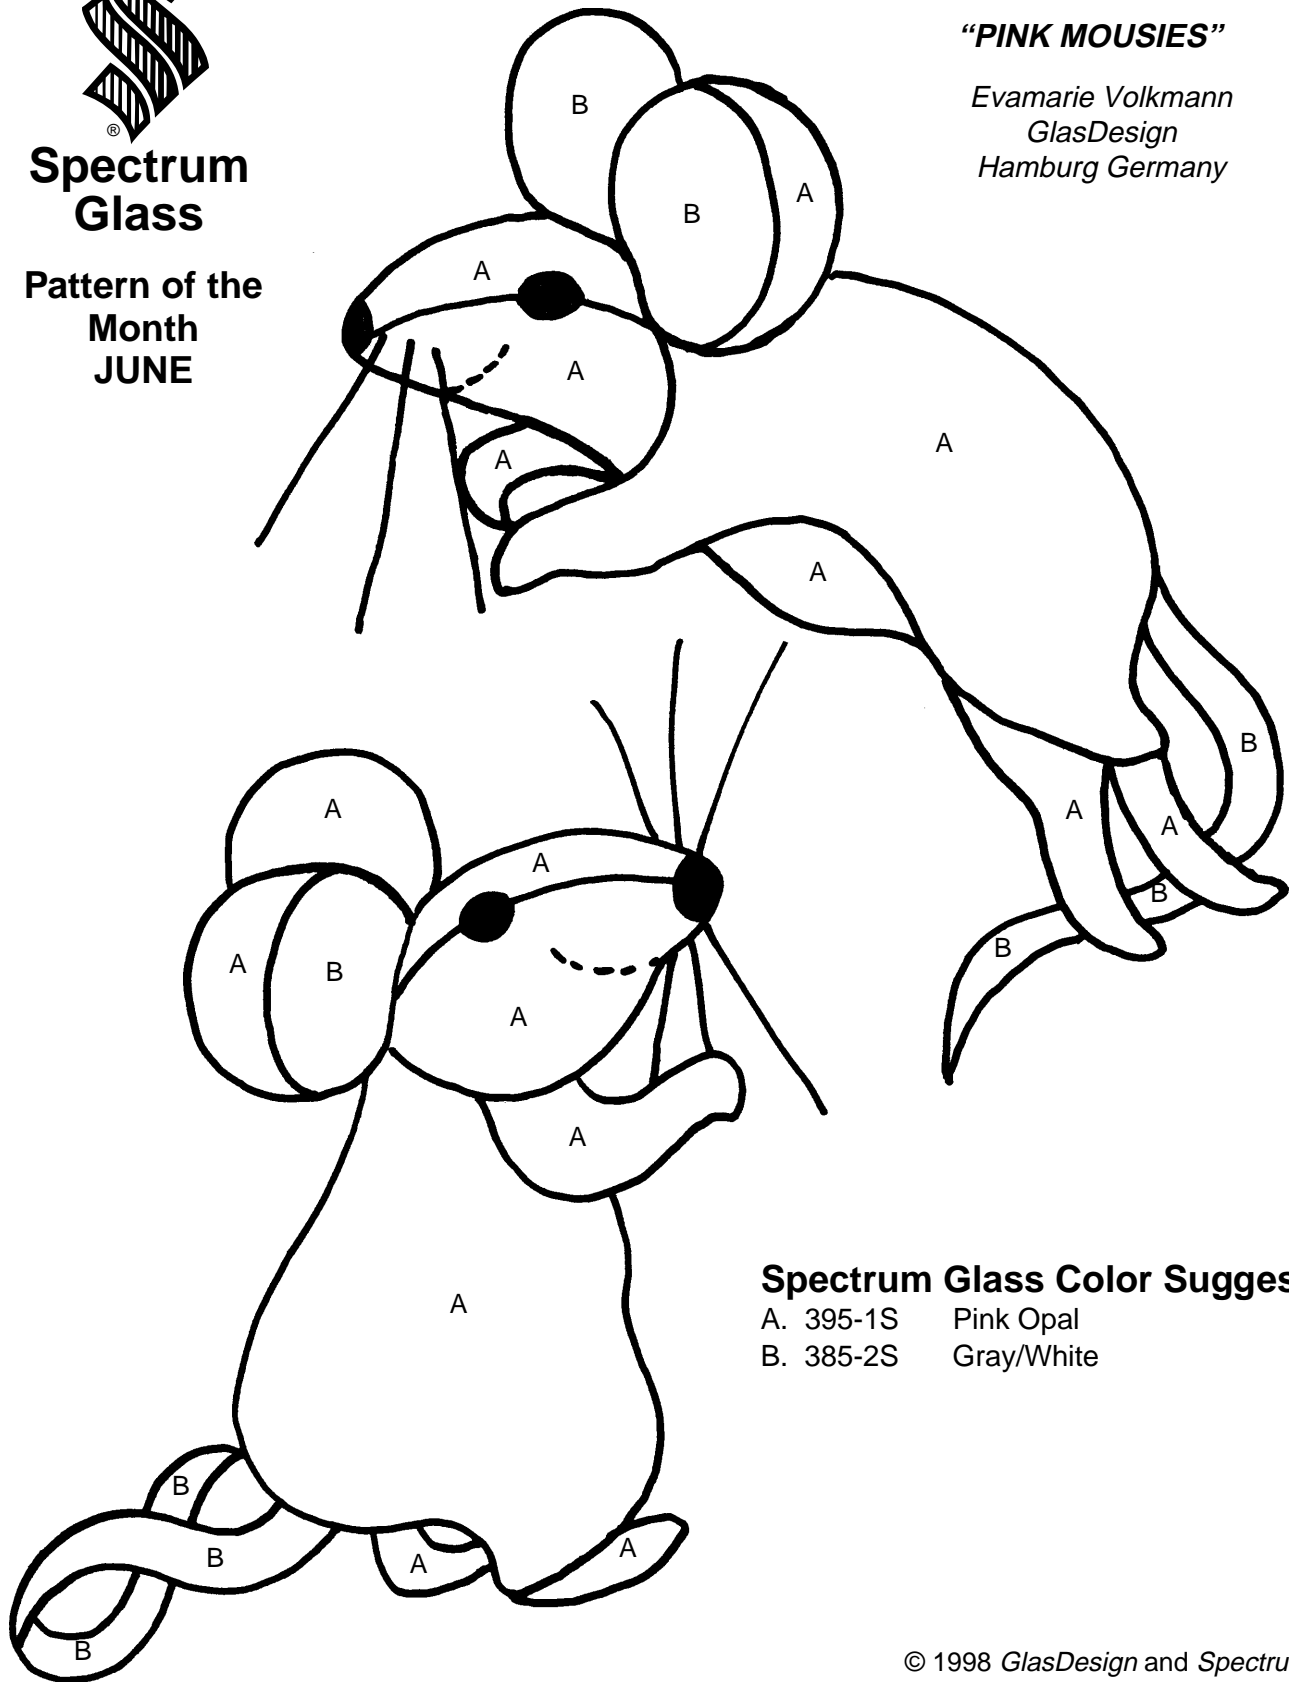

**Spectrum
Glass**

**Pattern of the
Month
JUNE**

"PINK MOUSIES"

*Evamarie Volkmann
GlasDesign
Hamburg Germany*

Spectrum Glass Color Suggestions

- A. 395-1S Pink Opal
- B. 385-2S Gray/White

© 1998 *GlasDesign* and *Spectrum Glass*