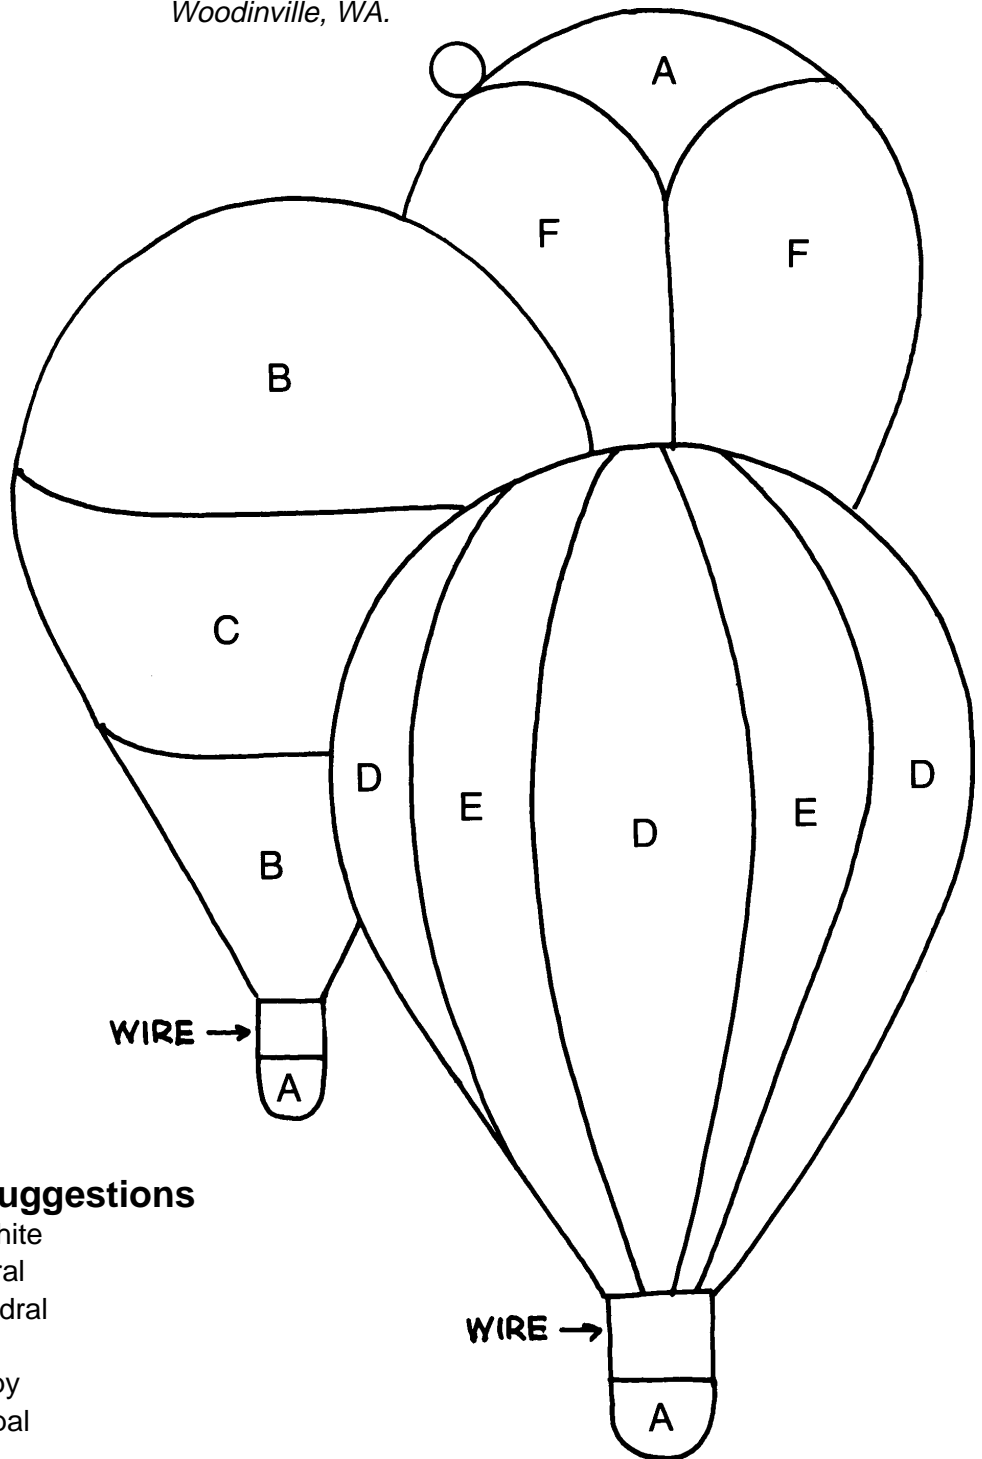

**Spectrum  
Glass**

**Pattern of the  
Month**

**"Sunshine Ballons"**

*by Grace Carpenter  
Woodinville, WA.*

**Spectrum Glass Color Suggestions**

- A. 317-1s      Medium Amber/White
- B. 136s        Dark Blue Cathedral
- C. 125s        Dark Green Cathedral
- D. 359-1s     Red/White, wispy
- E. 369-1s     Yellow/White, wispy
- F. 317-2s     Medium Amber Opal

© 1998 by Grace Carpenter and Spectrum Glass

Dealer: Copyright arrangements permit unlimited duplication of patterns for distribution to your customers and students.