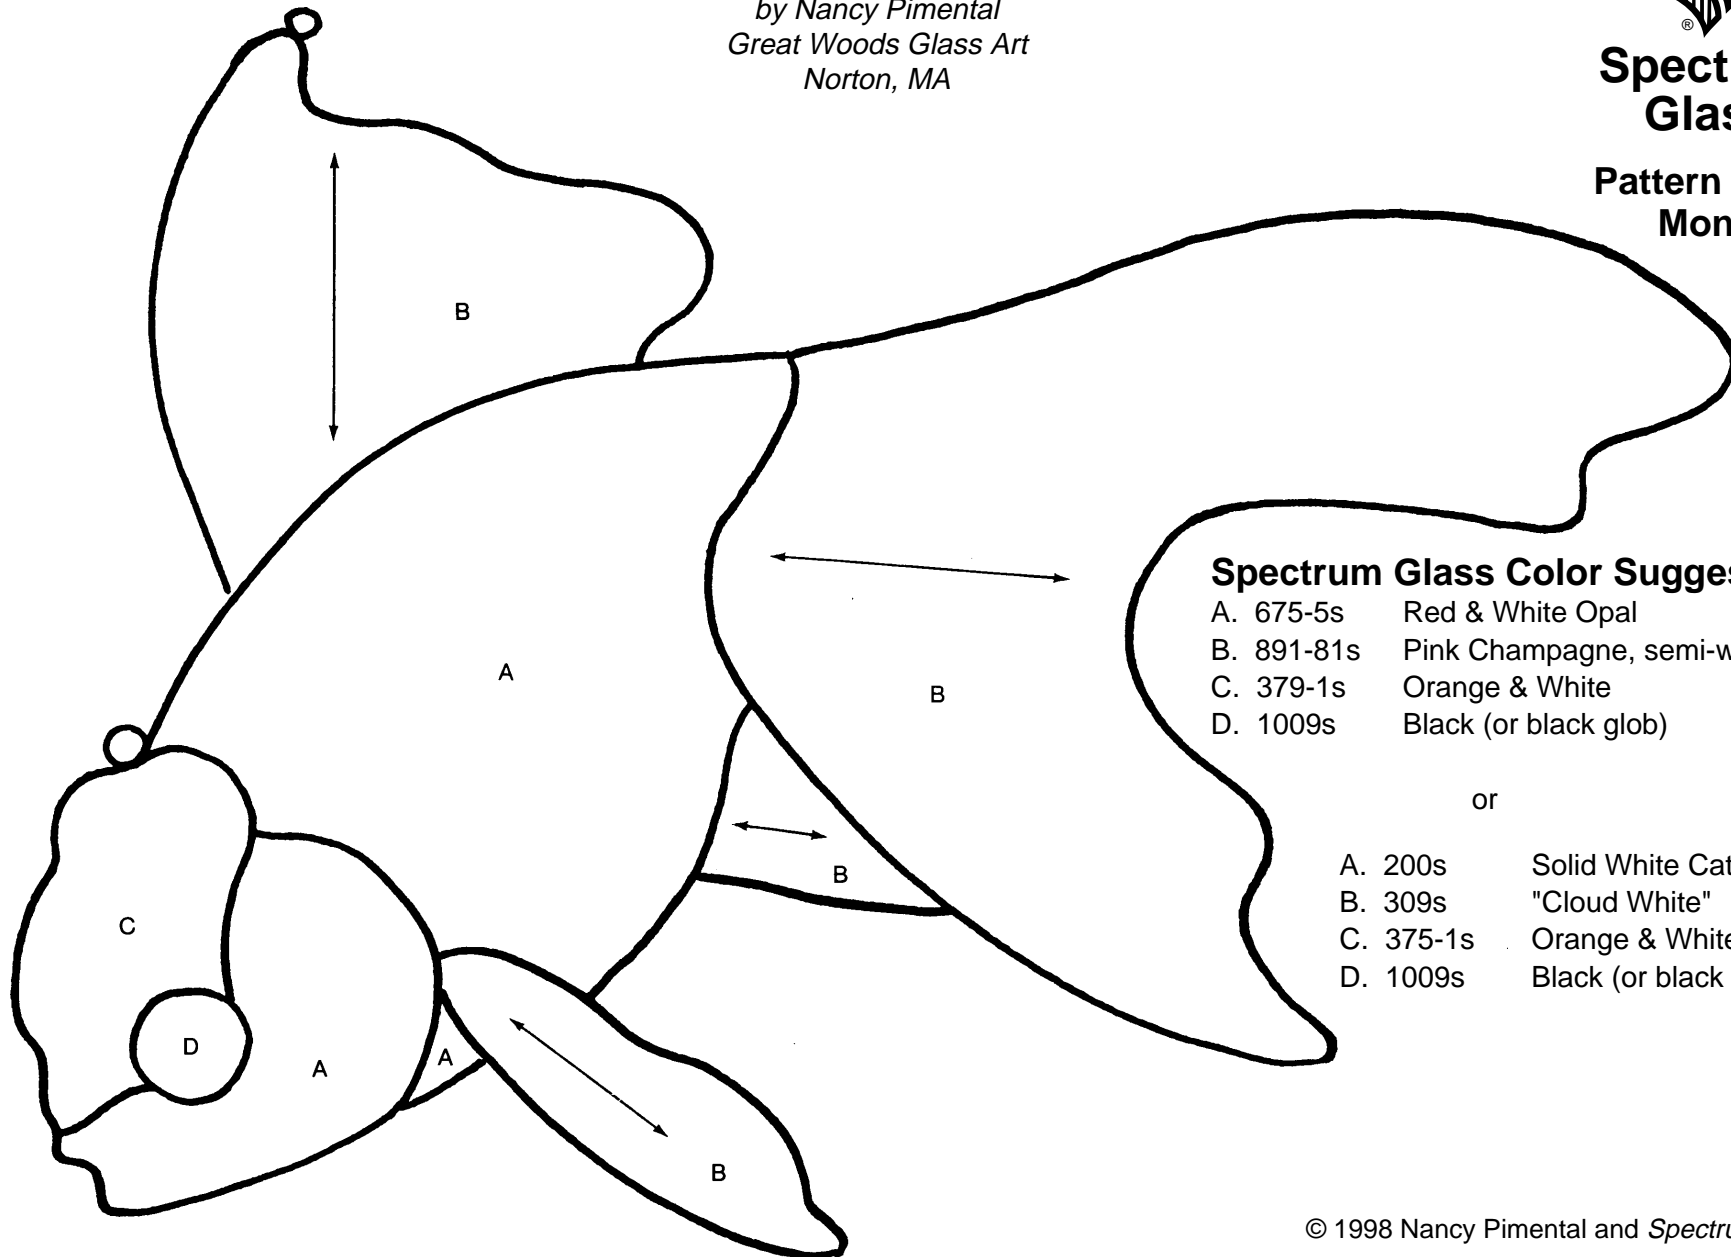

**"Lionhead Lyrtail Goldfish"**

by Nancy Pimental  
Great Woods Glass Art  
Norton, MA

**Spectrum  
Glass**

**Pattern of the  
Month**

**Spectrum Glass Color Suggestions**

- A. 675-5s Red & White Opal
- B. 891-81s Pink Champagne, semi-wispy
- C. 379-1s Orange & White
- D. 1009s Black (or black glob)

or

- A. 200s Solid White Cathedral
- B. 309s "Cloud White"
- C. 375-1s Orange & White
- D. 1009s Black (or black glob)

© 1998 Nancy Pimental and Spectrum Glass

Dealer: Copyright arrangements permit unlimited duplication of patterns for distribution to your customers and students.