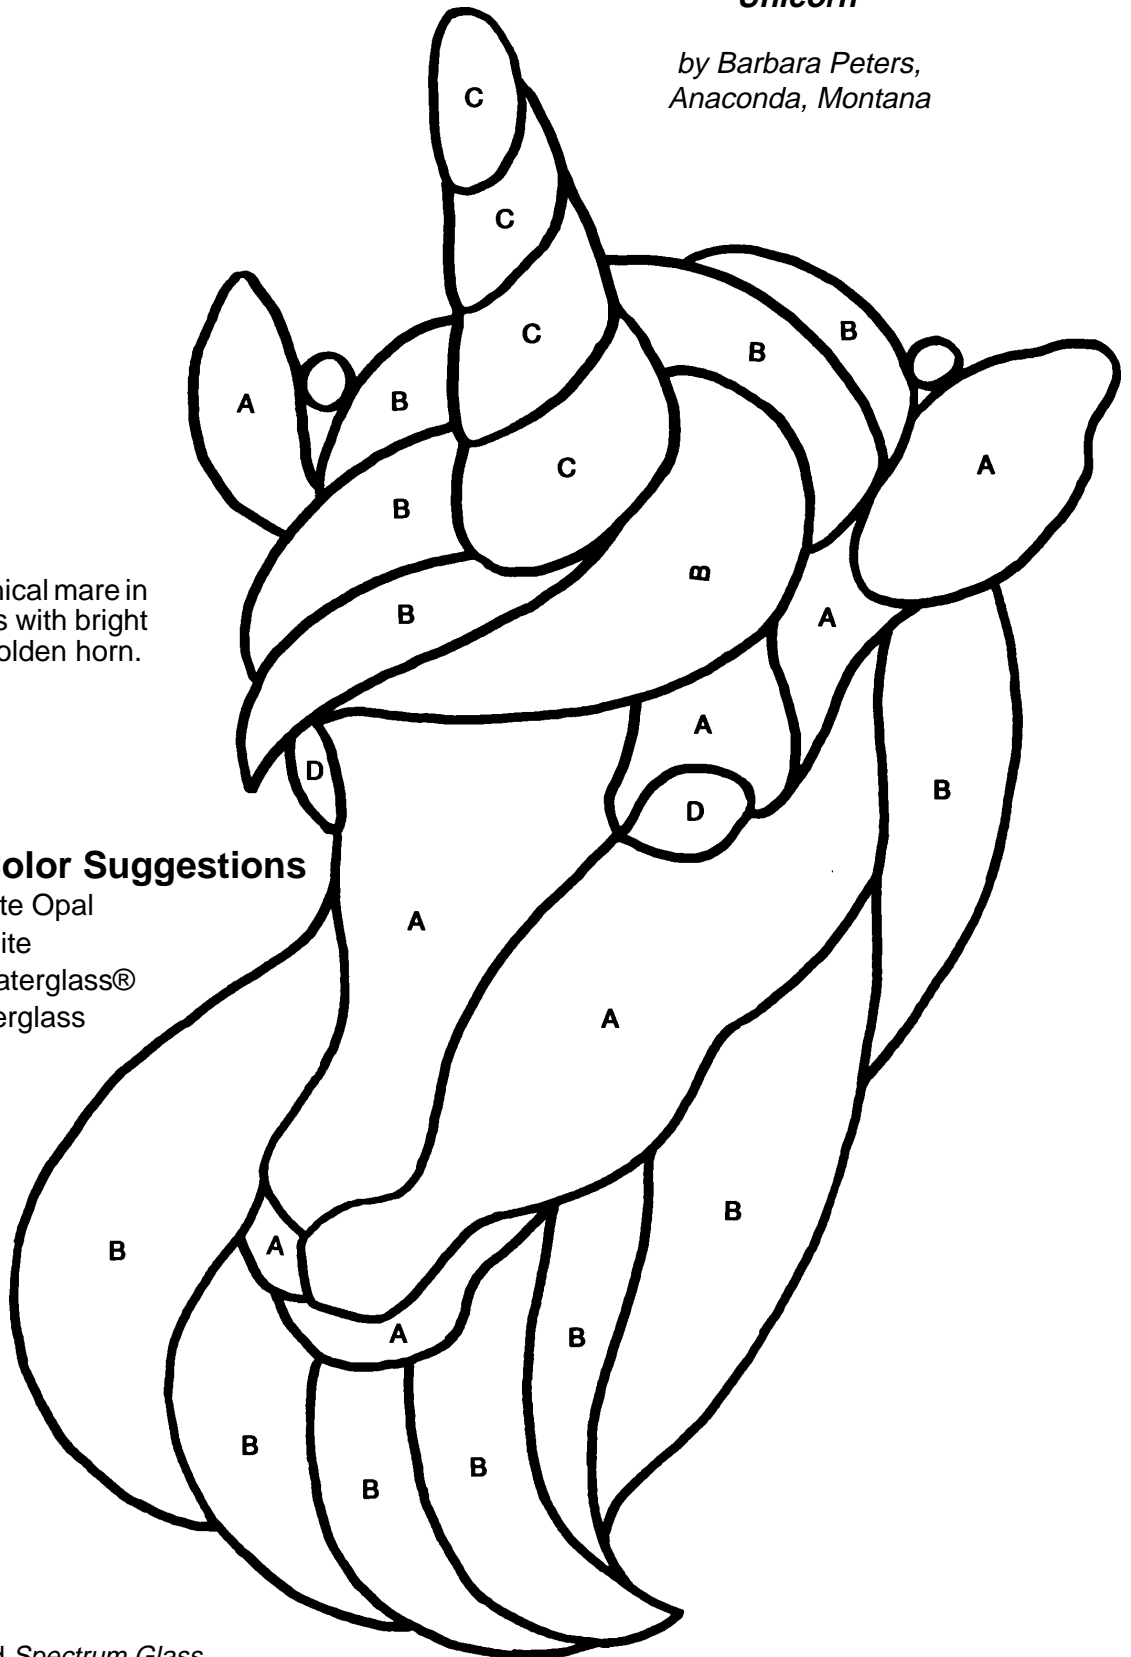

# Spectrum Glass

## Pattern of the Month

### "Unicorn"

by Barbara Peters,  
Anaconda, Montana

We made this mythical mare in flowing white opals with bright blue eyes and a golden horn.

### Spectrum Glass Color Suggestions

- |           |                   |
|-----------|-------------------|
| A. 305s   | Pearl White Opal  |
| B. 309s   | Cloud White       |
| C. 110.2W | Amber Waterglass® |
| D. 132W   | Blue Waterglass   |