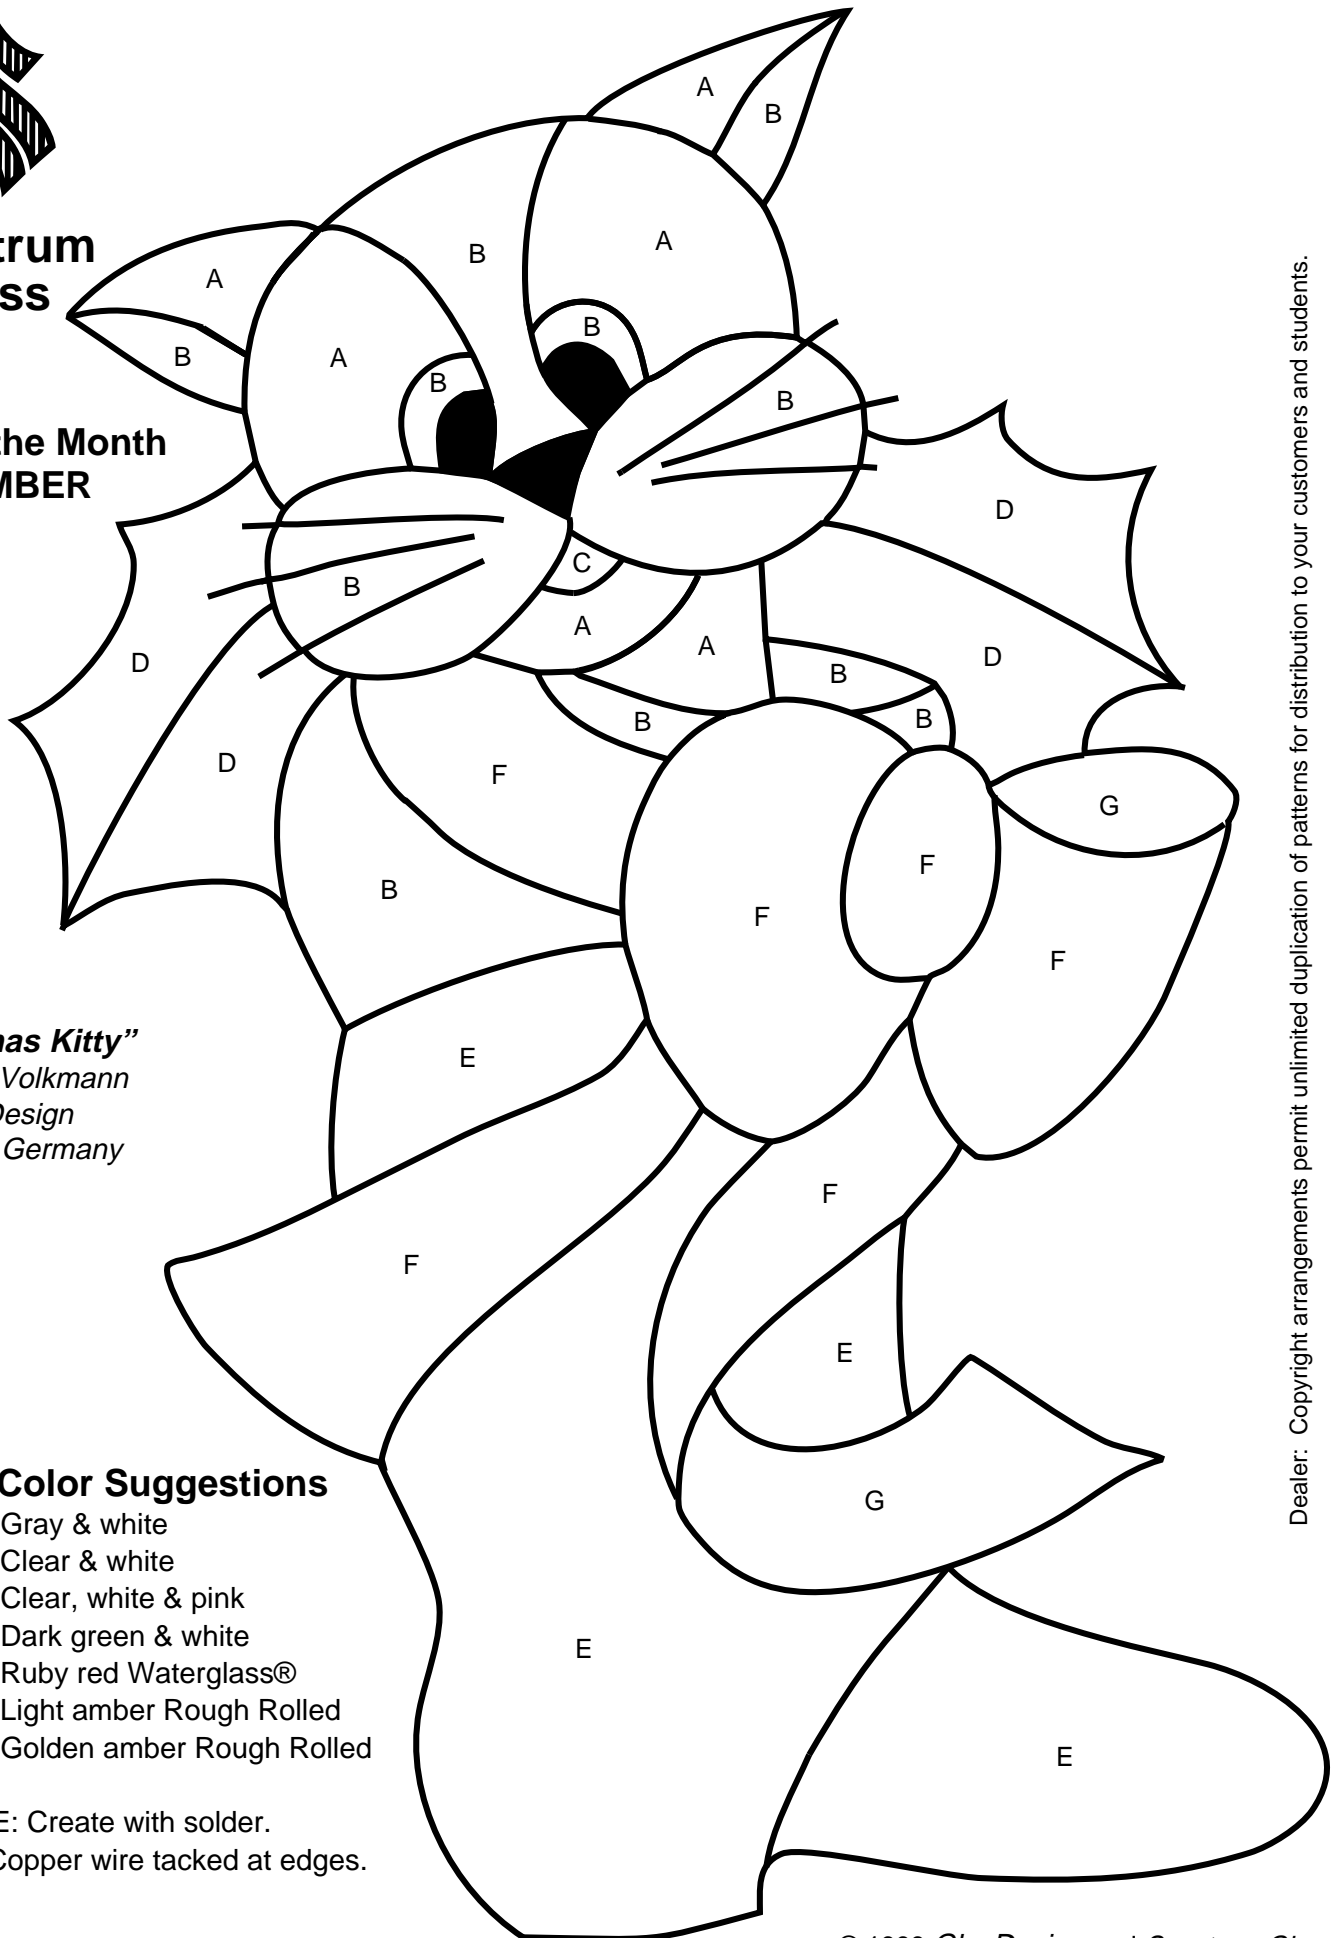

**Spectrum
Glass**

**Pattern of the Month
DECEMBER**

“Christmas Kitty”
Evamarie Volkmann
GlasDesign
Hamburg, Germany

Spectrum Color Suggestions

- A. 387-2s Gray & white
- B. 307s Clear & white
- C. 609-8s Clear, white & pink
- D. 329-6s Dark green & white
- E. 152W Ruby red Waterglass®
- F. 110.2RR Light amber Rough Rolled
- G. 110.8RR Golden amber Rough Rolled