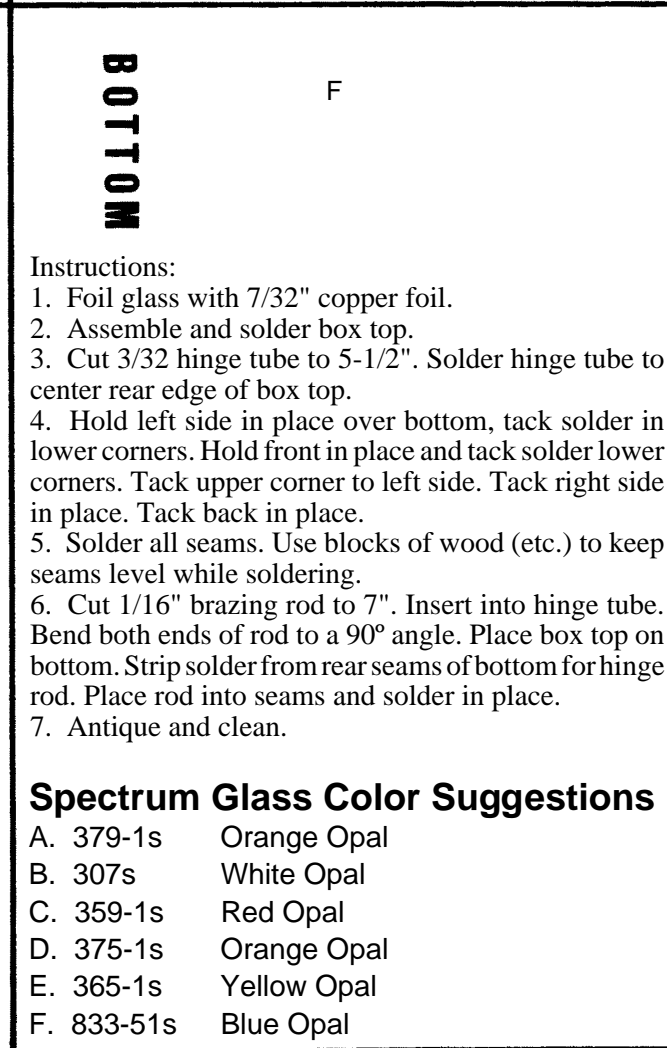

**Spectrum
Glass**
Pattern of the
Month

"Rainbow Box"

by Sierra Glass Works
Placerville, CA

© 1998 Sierra Glass Works and Spectrum Glass

Dealer: Copyright arrangements permit unlimited duplication of patterns for distribution to your customers and students.